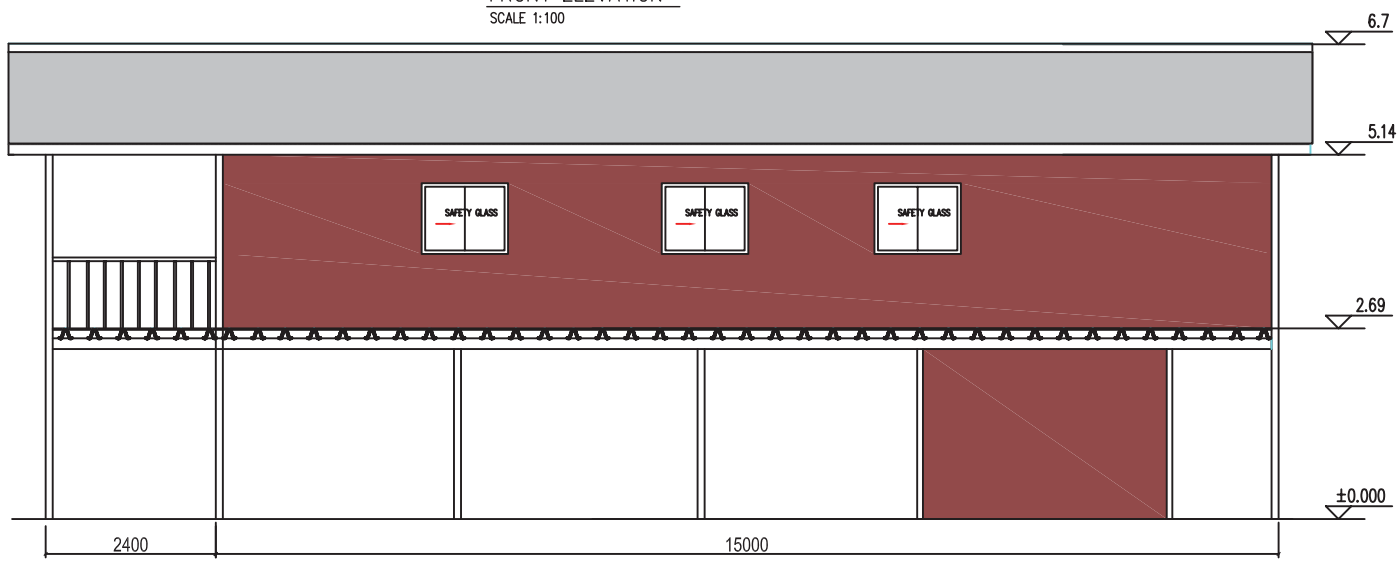

- 3 BEDROOMS**
- 3 BATHROOM**
- 1 KITCHEN**
- TOTAL: 165 m²**

1F

GF

FRONT ELEVATION
SCALE 1:100

REAR ELEVATION
SCALE 1:100

LEFT ELEVATION
SCALE 1:100

RIGHT ELEVATION
SCALE 1:100