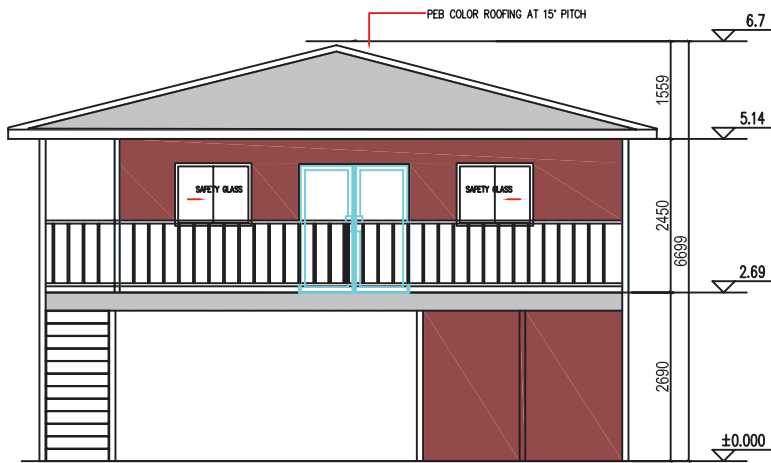

- 3 BEDROOMS**
- 3 BATHROOM**
- 1 KITCHEN**
- TOTAL: 165 m²**

1F

GF

FRONT ELEVATION
SCALE 1:100

REAR ELEVATION
SCALE 1:100

LEFT ELEVATION
SCALE 1:100

RIGHT ELEVATION
SCALE 1:100