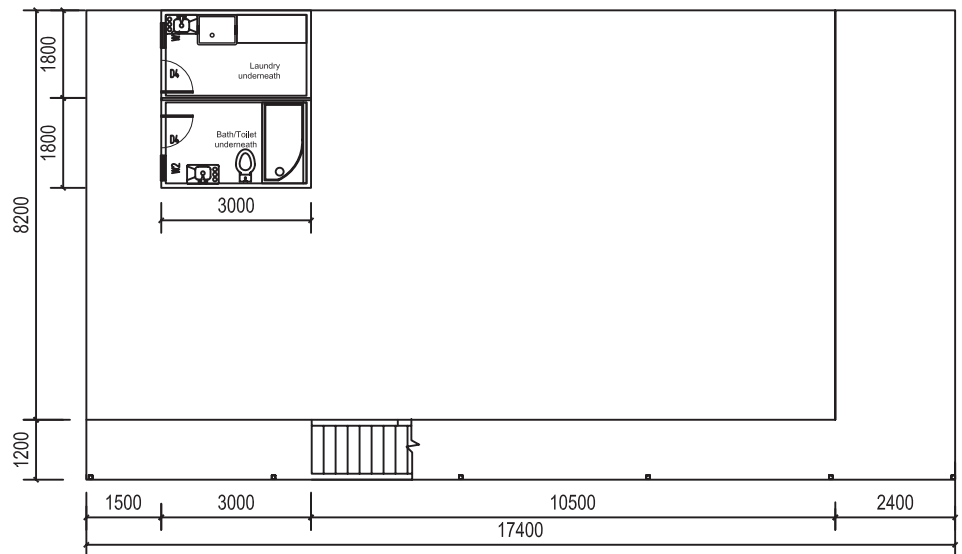

- 3 BEDROOMS**
- 3 BATHROOM**
- 1 KITCHEN**
- TOTAL: 165 m²**

1F

GF

FRONT ELEVATION
SCALE 1:100

REAR ELEVATION
SCALE 1:100

LEFT ELEVATION
SCALE 1:100

RIGHT ELEVATION
SCALE 1:100