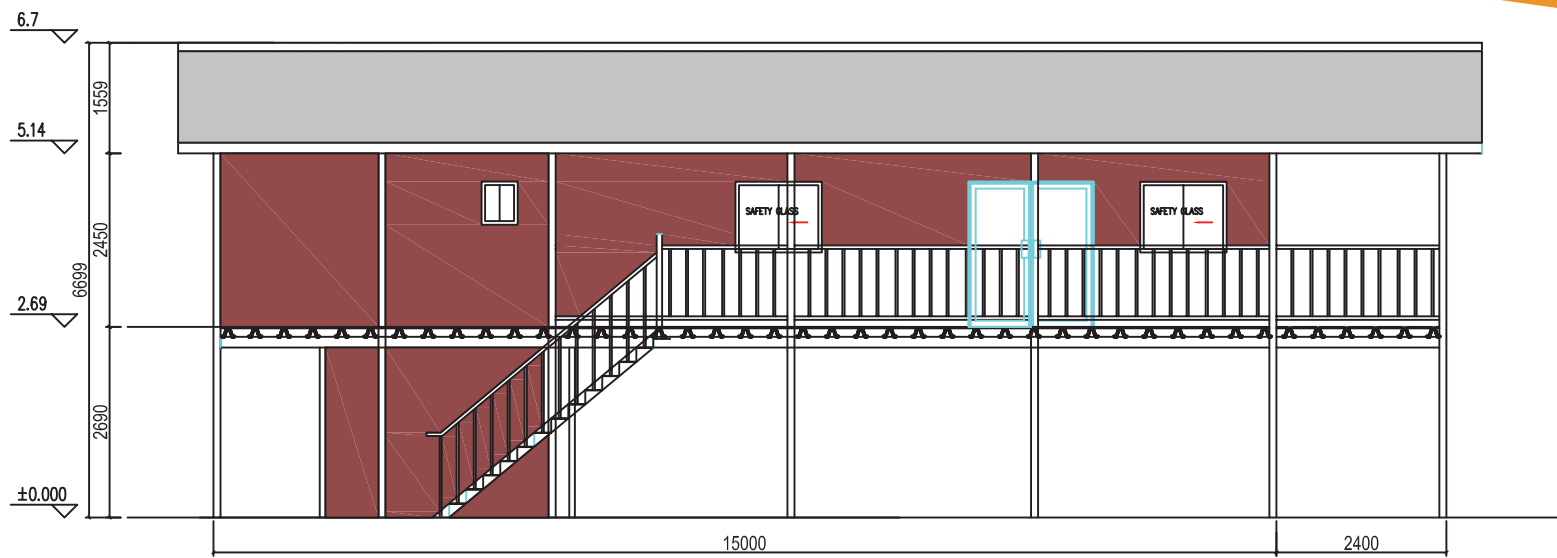

- 3 BEDROOMS**
- 3 BATHROOM**
- 1 KITCHEN**
- TOTAL: 165 m²**

1F

GF

FRONT ELEVATION
SCALE 1:100

REAR ELEVATION
SCALE 1:100

LEFT ELEVATION
SCALE 1:100

RIGHT ELEVATION
SCALE 1:100