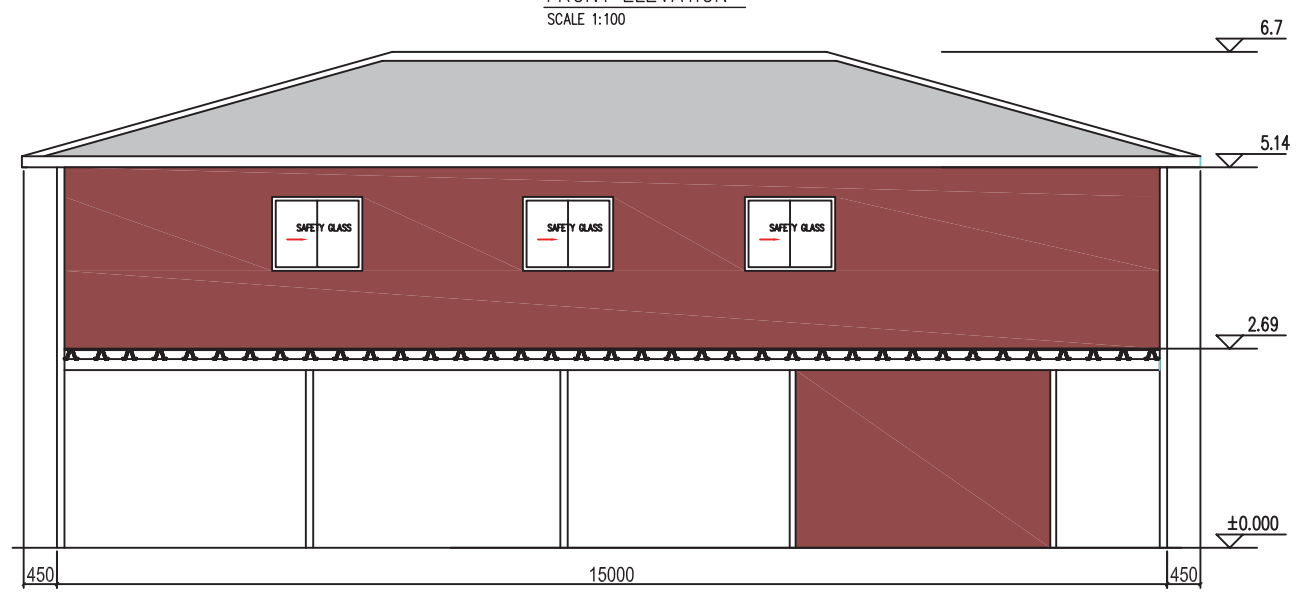

# Pacific 160

- 3 BEDROOMS
- 2 BATHROOMS
- 1 KITCHEN
- TOTAL: 160 m<sup>2</sup>

1F

GF

FRONT ELEVATION  
SCALE 1:100

REAR ELEVATION  
SCALE 1:100

LEFT ELEVATION  
SCALE 1:100

LEFT ELEVATION  
SCALE 1:100