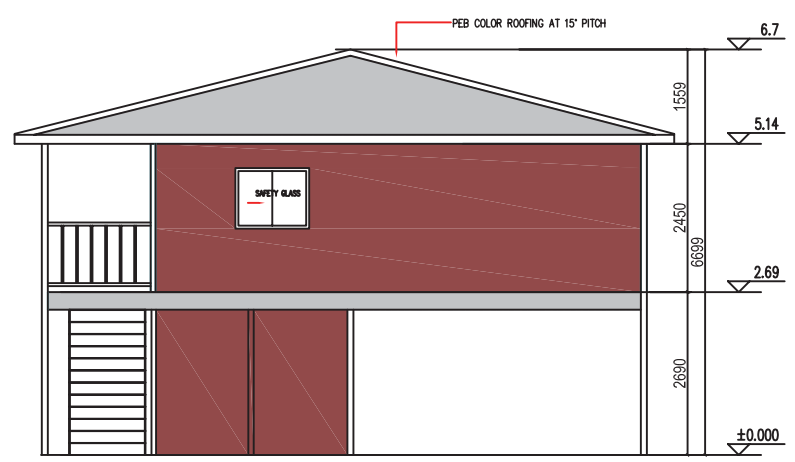

# Pacific 160

- 3 BEDROOMS
- 2 BATHROOMS
- 1 KITCHEN
- TOTAL: 160 m<sup>2</sup>

1F

GF

FRONT ELEVATION  
SCALE 1:100

REAR ELEVATION  
SCALE 1:100

LEFT ELEVATION  
SCALE 1:100

LEFT ELEVATION  
SCALE 1:100