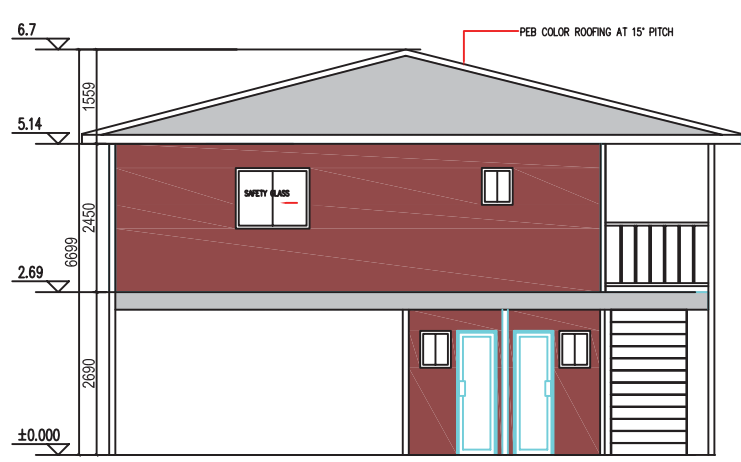

# Pacific 160

- 3 BEDROOMS
- 2 BATHROOMS
- 1 KITCHEN
- TOTAL: 160 m<sup>2</sup>

1F

GF

FRONT ELEVATION  
SCALE 1:100

REAR ELEVATION  
SCALE 1:100

LEFT ELEVATION  
SCALE 1:100

LEFT ELEVATION  
SCALE 1:100