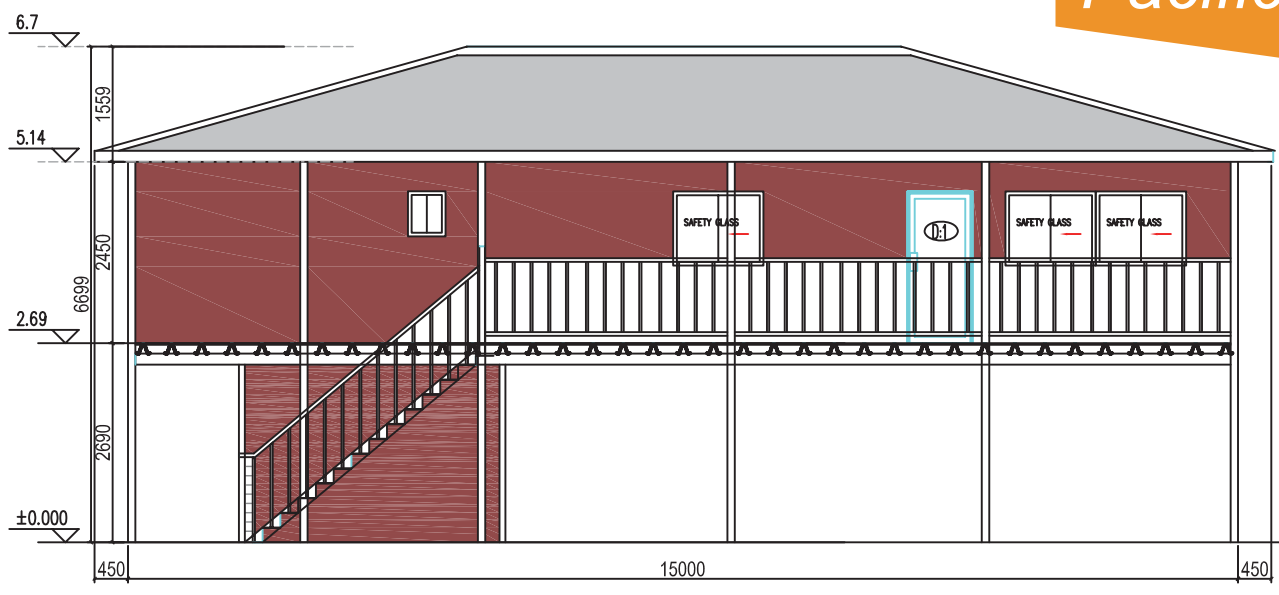

# Pacific 160

- 3 BEDROOMS
- 2 BATHROOMS
- 1 KITCHEN
- TOTAL: 160 m<sup>2</sup>

1F

GF

FRONT ELEVATION  
SCALE 1:100

REAR ELEVATION  
SCALE 1:100

LEFT ELEVATION  
SCALE 1:100

LEFT ELEVATION  
SCALE 1:100