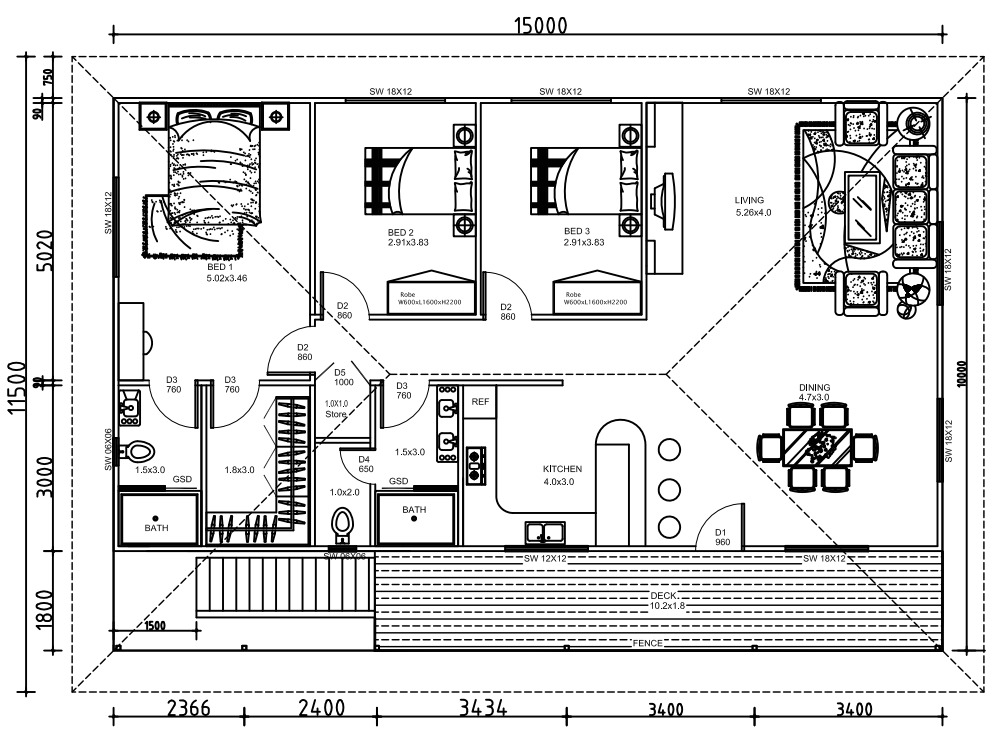

# Pacific 160

- 3 BEDROOMS
- 2 BATHROOMS
- 1 KITCHEN
- TOTAL: 160 m<sup>2</sup>

1F

GF

FRONT ELEVATION  
SCALE 1:100

REAR ELEVATION  
SCALE 1:100

LEFT ELEVATION  
SCALE 1:100

LEFT ELEVATION  
SCALE 1:100