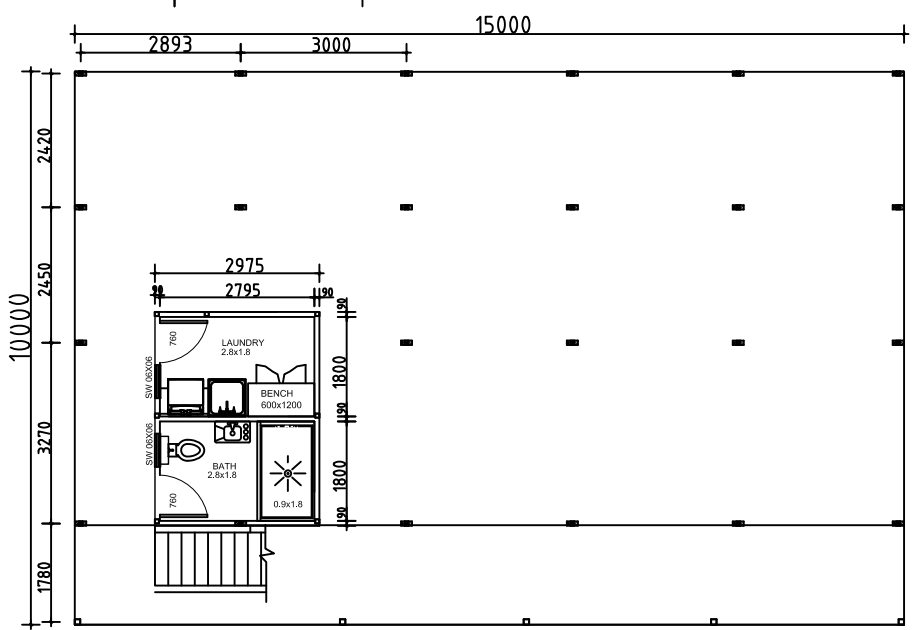

# Pacific 160

- 3 BEDROOMS
- 2 BATHROOMS
- 1 KITCHEN
- TOTAL: 160 m<sup>2</sup>

1F

GF

FRONT ELEVATION  
SCALE 1:100

REAR ELEVATION  
SCALE 1:100

LEFT ELEVATION  
SCALE 1:100

LEFT ELEVATION  
SCALE 1:100