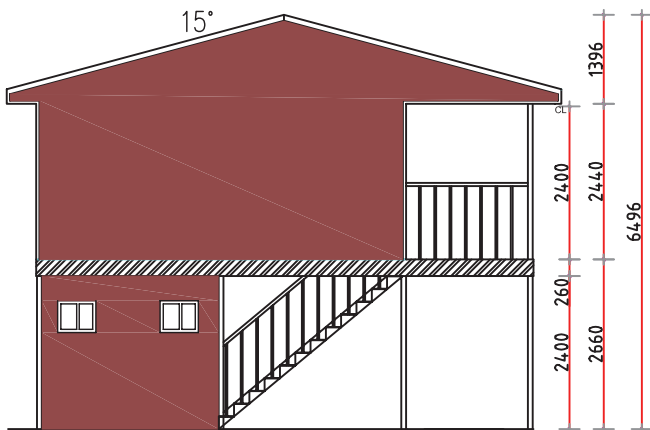

**3 BEDROOMS**

**1 BATHROOM**

**TOTAL: 100 m<sup>2</sup>**

**GF**

**1F**

GABLE-FRONT ELEVATION  
SCALE 1:80

GABLE-END ELEVATION  
SCALE 1:80

RIGHT SIDE ELEVATION  
SCALE 1:80

LEFT SIDE ELEVATION  
SCALE 1:80