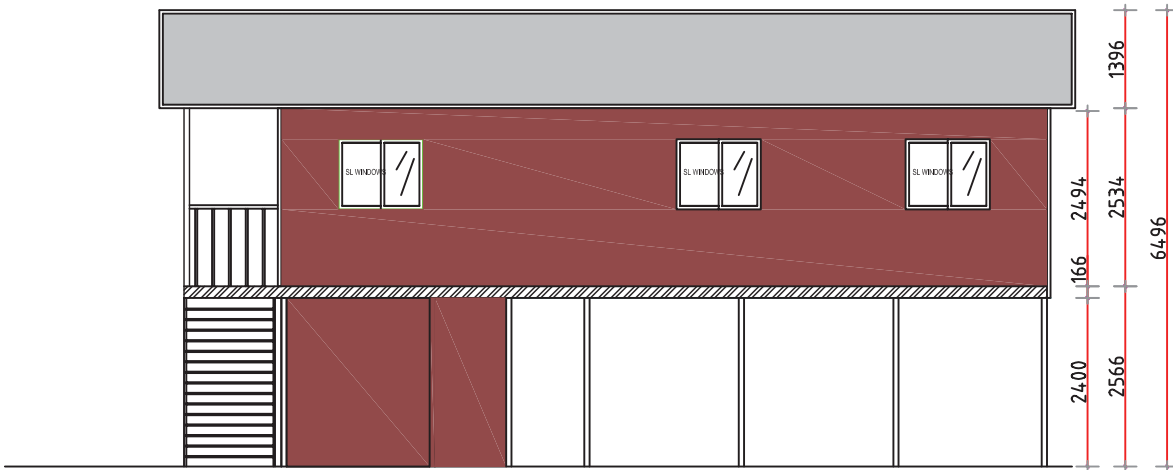

**3 BEDROOMS**

**1 BATHROOM**

**TOTAL: 100 m<sup>2</sup>**

**GF**

**1F**

GABLE-FRONT ELEVATION  
SCALE 1:80

GABLE-END ELEVATION  
SCALE 1:80

RIGHT SIDE ELEVATION  
SCALE 1:80

LEFT SIDE ELEVATION  
SCALE 1:80