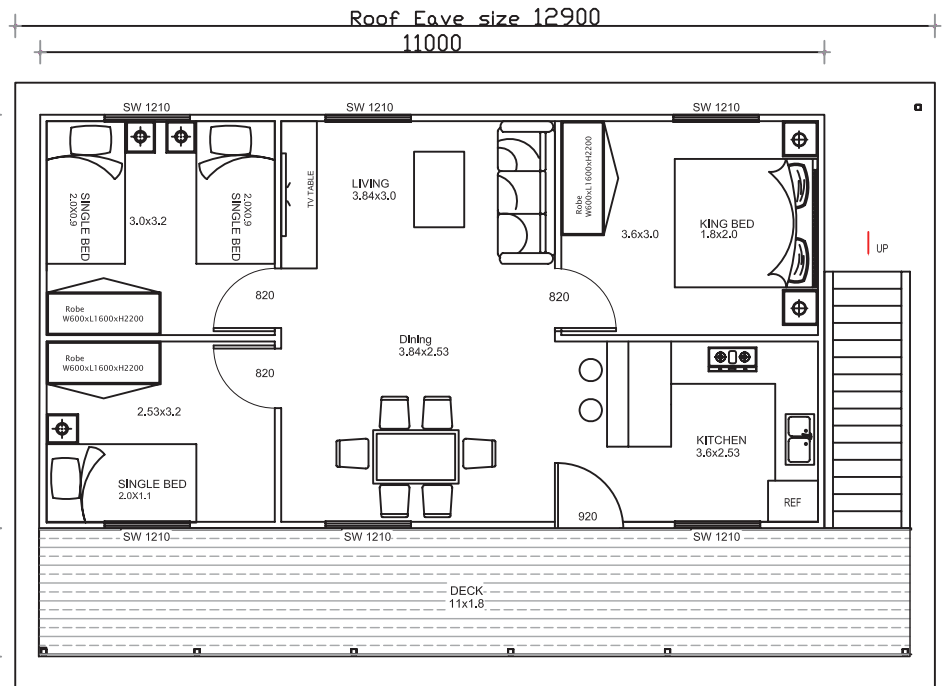

**3 BEDROOMS**

**1 BATHROOM**

**TOTAL: 100 m<sup>2</sup>**

**GF**

**1F**

GABLE-FRONT ELEVATION  
SCALE 1:80

GABLE-END ELEVATION  
SCALE 1:80

RIGHT SIDE ELEVATION  
SCALE 1:80

LEFT SIDE ELEVATION  
SCALE 1:80