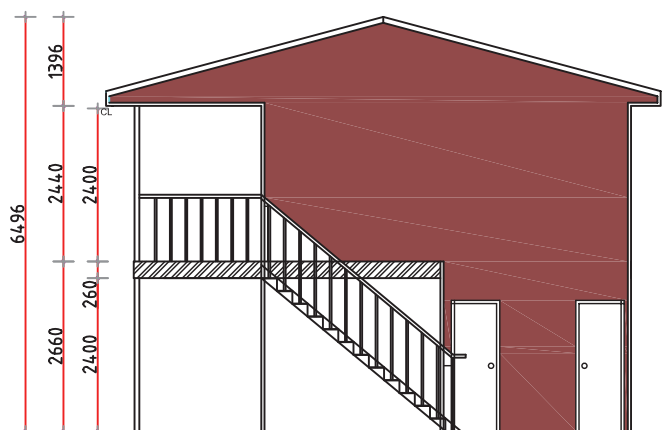

**3 BEDROOMS**

**1 BATHROOM**

**TOTAL: 100 m<sup>2</sup>**

**GF**

**1F**

GABLE-FRONT ELEVATION  
SCALE 1:80

GABLE-END ELEVATION  
SCALE 1:80

RIGHT SIDE ELEVATION  
SCALE 1:80

LEFT SIDE ELEVATION  
SCALE 1:80