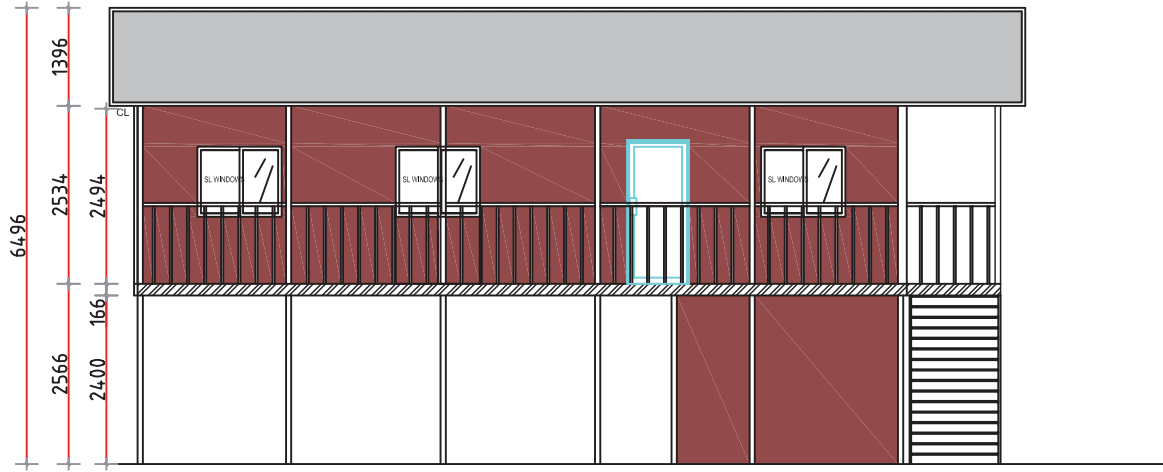

**3 BEDROOMS**

**1 BATHROOM**

**TOTAL: 100 m<sup>2</sup>**

**GF**

**1F**

GABLE-FRONT ELEVATION  
SCALE 1:80

GABLE-END ELEVATION  
SCALE 1:80

RIGHT SIDE ELEVATION  
SCALE 1:80

LEFT SIDE ELEVATION  
SCALE 1:80