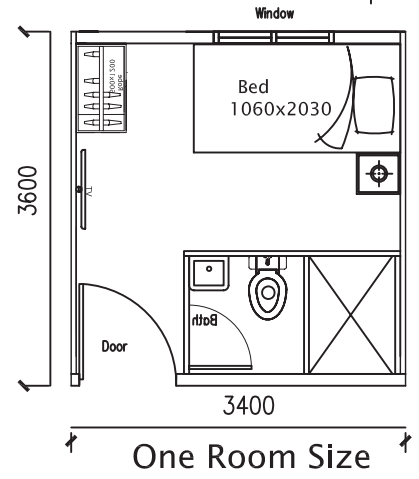

# Lodge 32R

## LODGES

FLOOR PLAN  
SCALE 1:100

Gable - FRONT WALL  
SCALL 1:100

RIGHT SIDE WALL  
SCALL 1:100