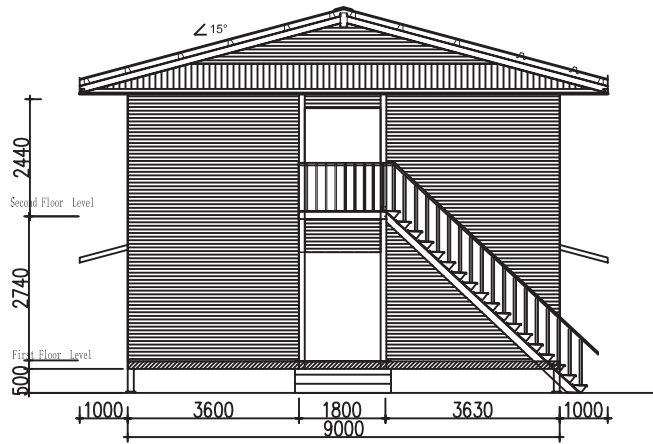

# Lodge 32R

## LODGES

FLOOR PLAN  
SCALE 1:100

Gable - FRONT WALL  
SCALL 1:100

RIGHT SIDE WALL  
SCALL 1:100