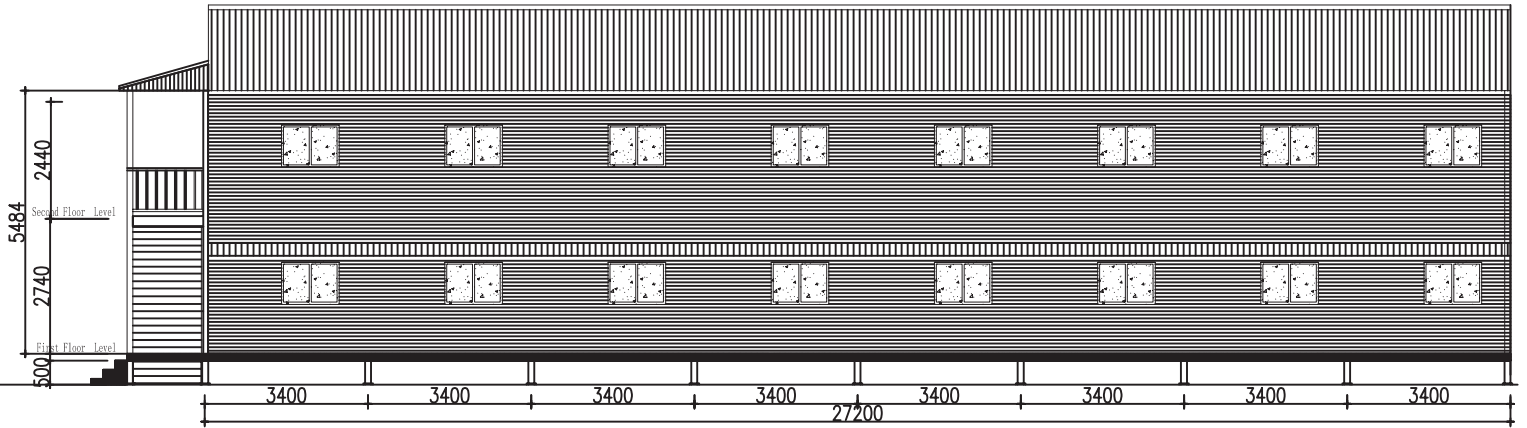

## LODGES

FLOOR PLAN  
SCALE 1:100

Gable - FRONT WALL  
SCALL 1:100

RIGHT SIDE WALL  
SCALL 1:100