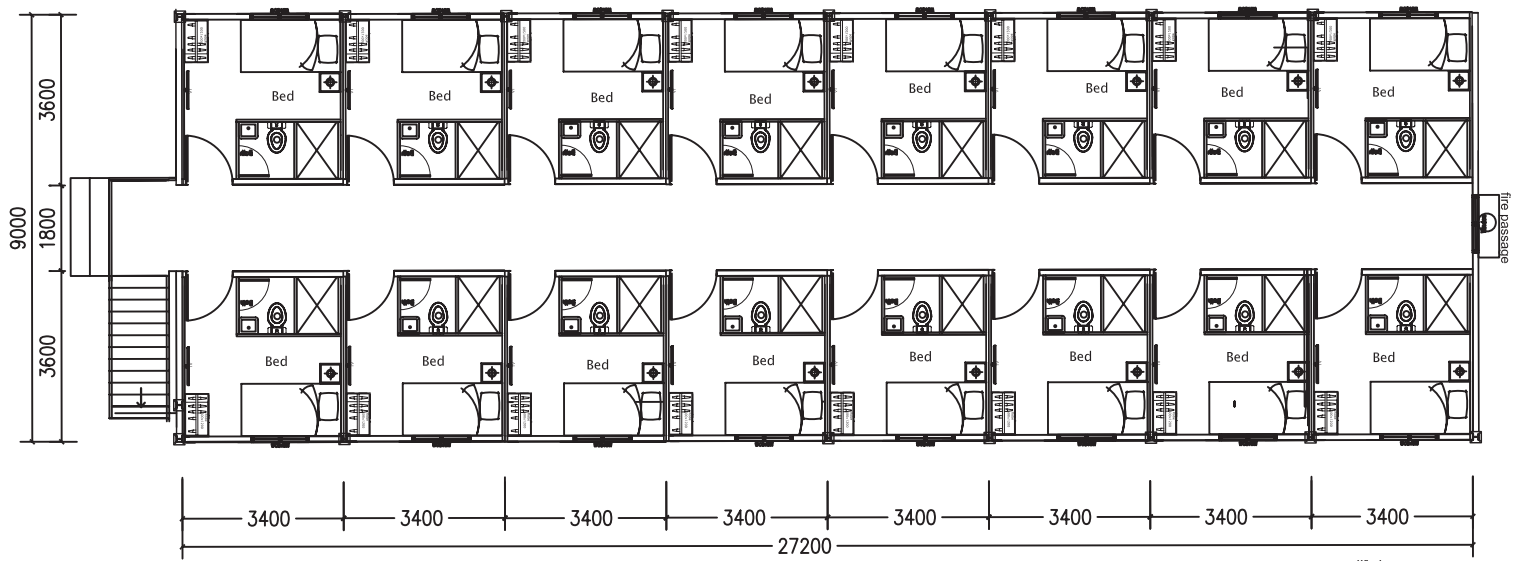

# Lodge 32R

## LODGES

FLOOR PLAN  
SCALE 1:100

Gable - FRONT WALL  
SCALL 1:100

RIGHT SIDE WALL  
SCALL 1:100