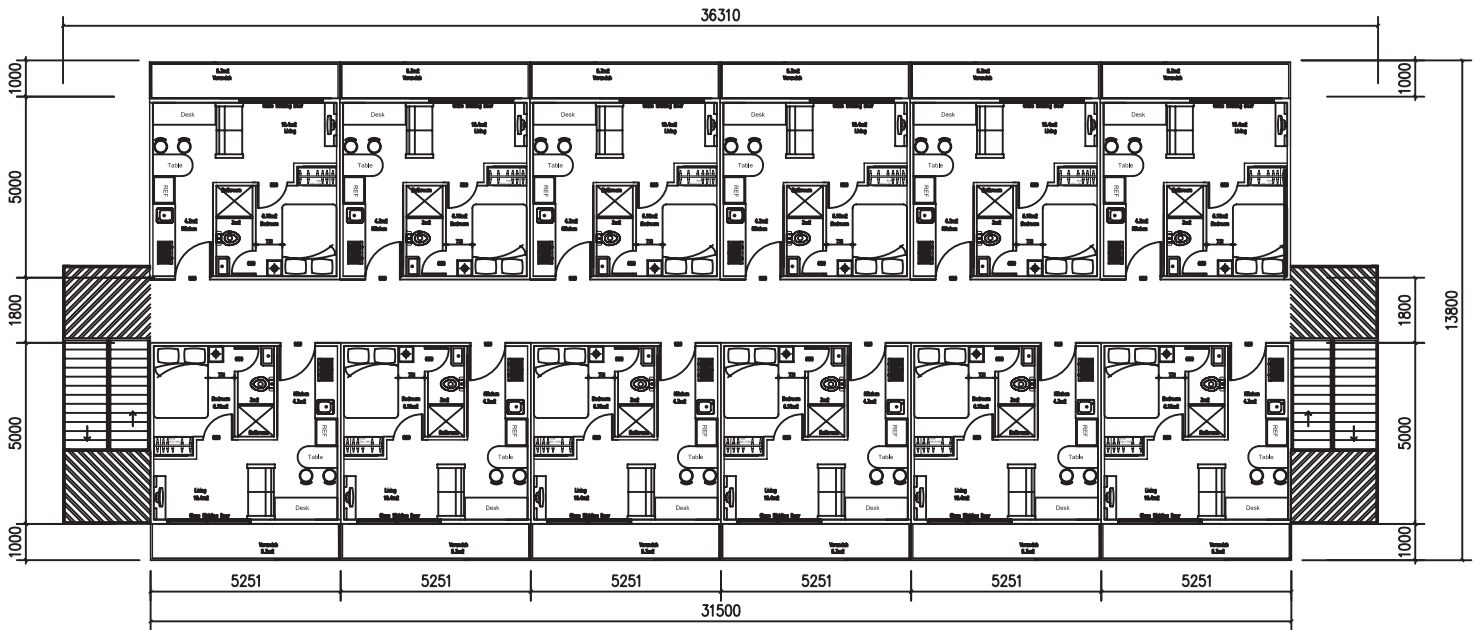

Lodge D24 30

FLOOR PLAN
SCALE 1:100

Rooms: 24

Room Size: 5.25m x 6m

Bathroom: 24