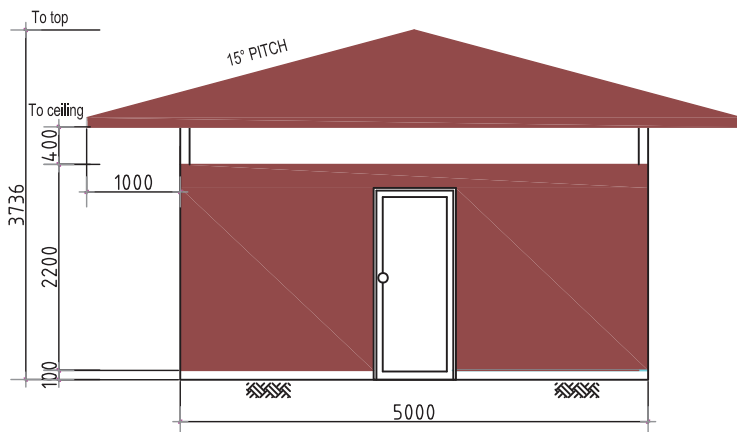

Toilet: 6

Room Size: 9mx5m

Urinal: 6

Front Elevation
Scale:1:100

Rear Elevation
Scale:1:100

Left Elevation
Scale:1:100

Right Elevation
Scale:1:100