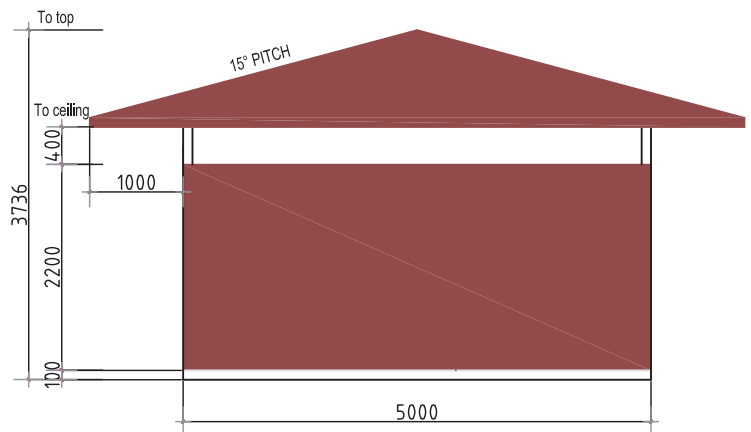

Toilet: 6

Room Size: 9mx5m

Urinal: 6

Front Elevation
Scale:1:100

Rear Elevation
Scale:1:100

Left Elevation
Scale:1:100

Right Elevation
Scale:1:100