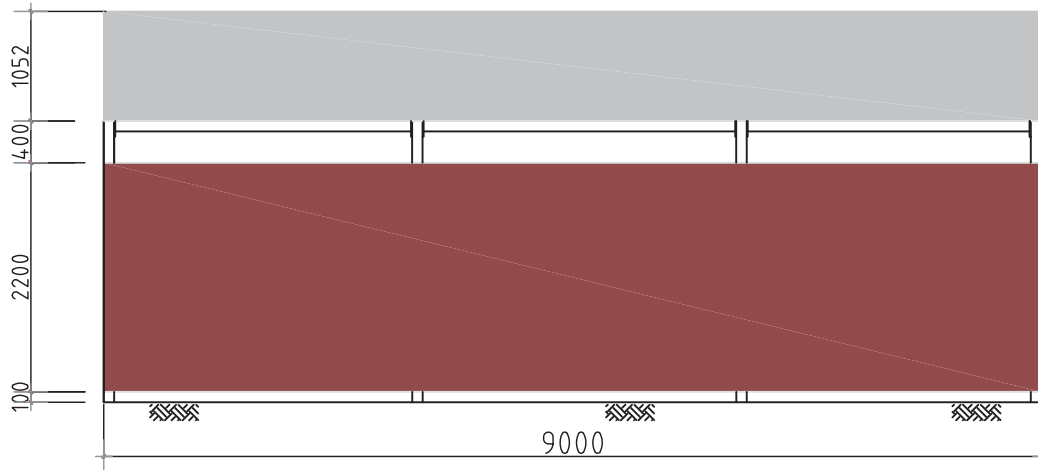

Toilet: 6

Room Size: 9mx5m

Urinal: 6

Front Elevation
Scale:1:100

Rear Elevation
Scale:1:100

Left Elevation
Scale:1:100

Right Elevation
Scale:1:100