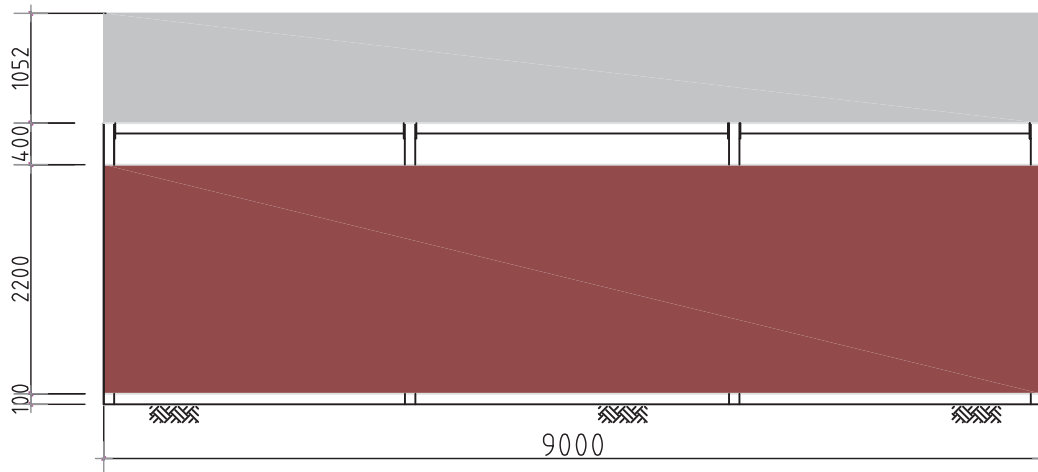

Toilet: 6

Room Size: 9mx5m

Urinal: 6

Front Elevation
Scale:1:100

Rear Elevation
Scale:1:100

Left Elevation
Scale:1:100

Right Elevation
Scale:1:100