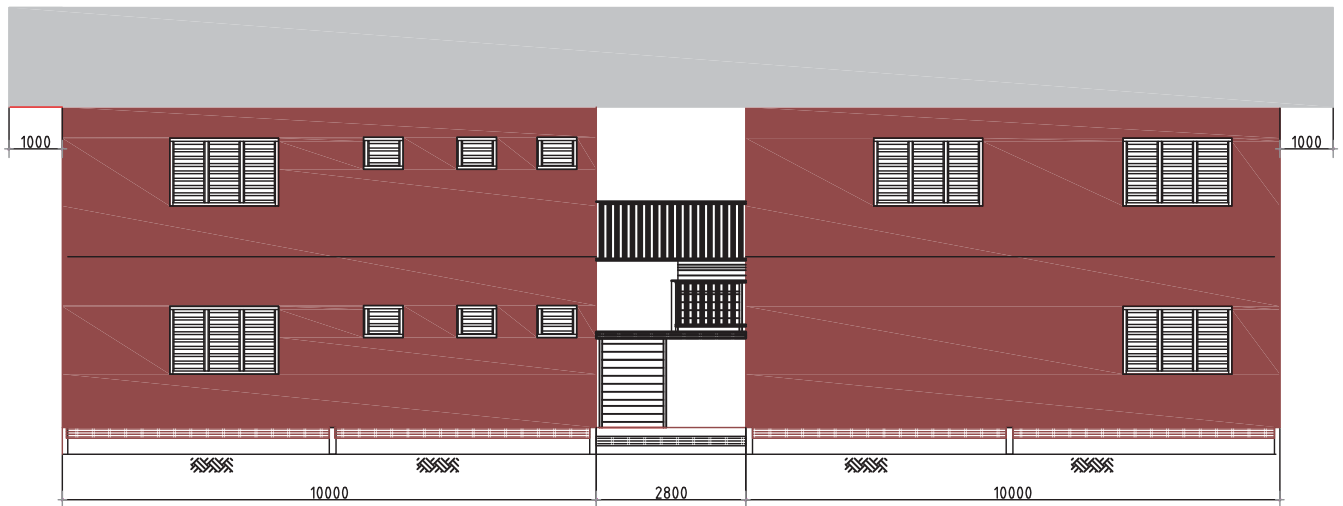

Deputy Principal: 2

Computer Lab : 1

Principal Office: 1

Toilet: 4

Store : 3

Front Elevation
Scale:1:100

Rear Elevation
Scale:1:100

Left Elevation
Scale:1:100

Right Elevation
Scale:1:100