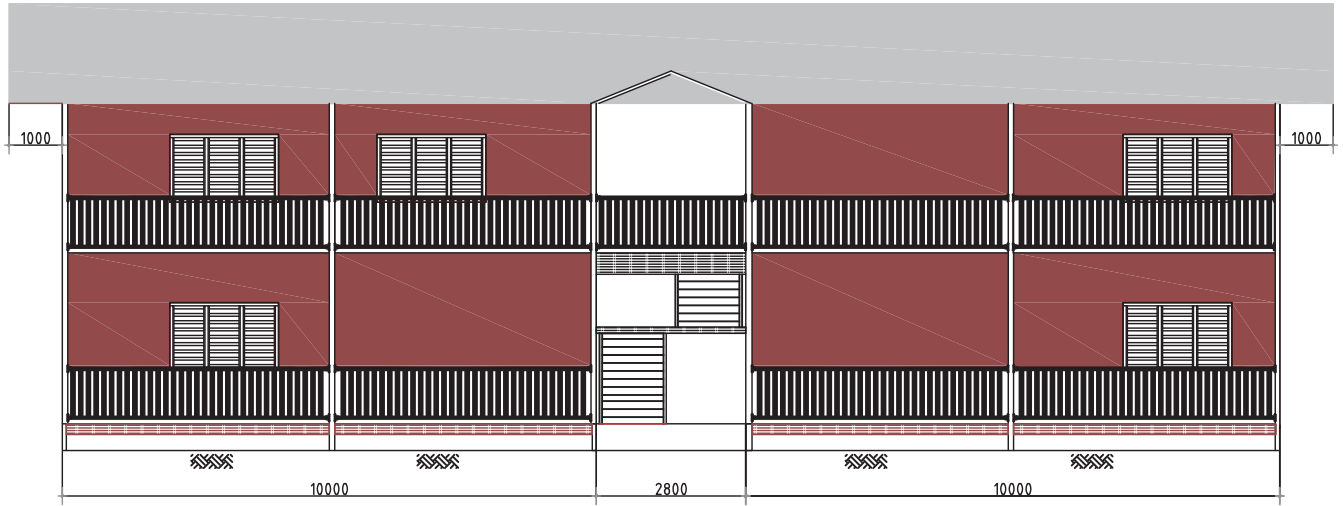

Deputy Principal: 2

Computer Lab : 1

Principal Office: 1

Toilet: 4

Store : 3

Front Elevation
Scale:1:100

Rear Elevation
Scale:1:100

Left Elevation
Scale:1:100

Right Elevation
Scale:1:100