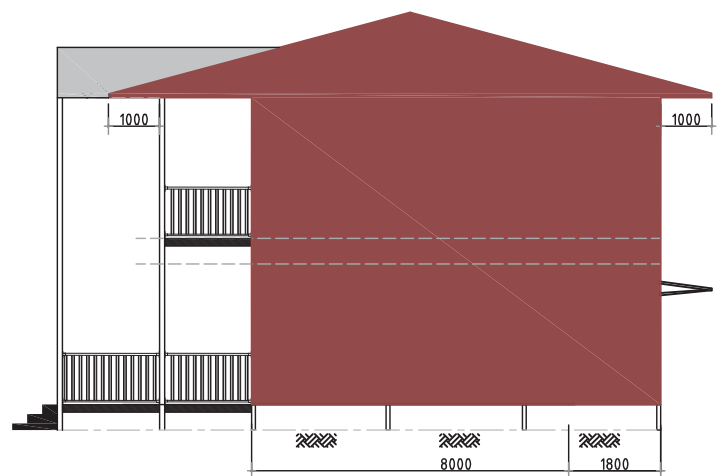

**Rooms: 4**

**Room Size: 9m x 8m**

**GF**

**1F**

Front Elevation  
Scale:1:100

Rear Elevation  
Scale:1:100

Left Elevation  
Scale:1:100

Right Elevation  
Scale:1:100