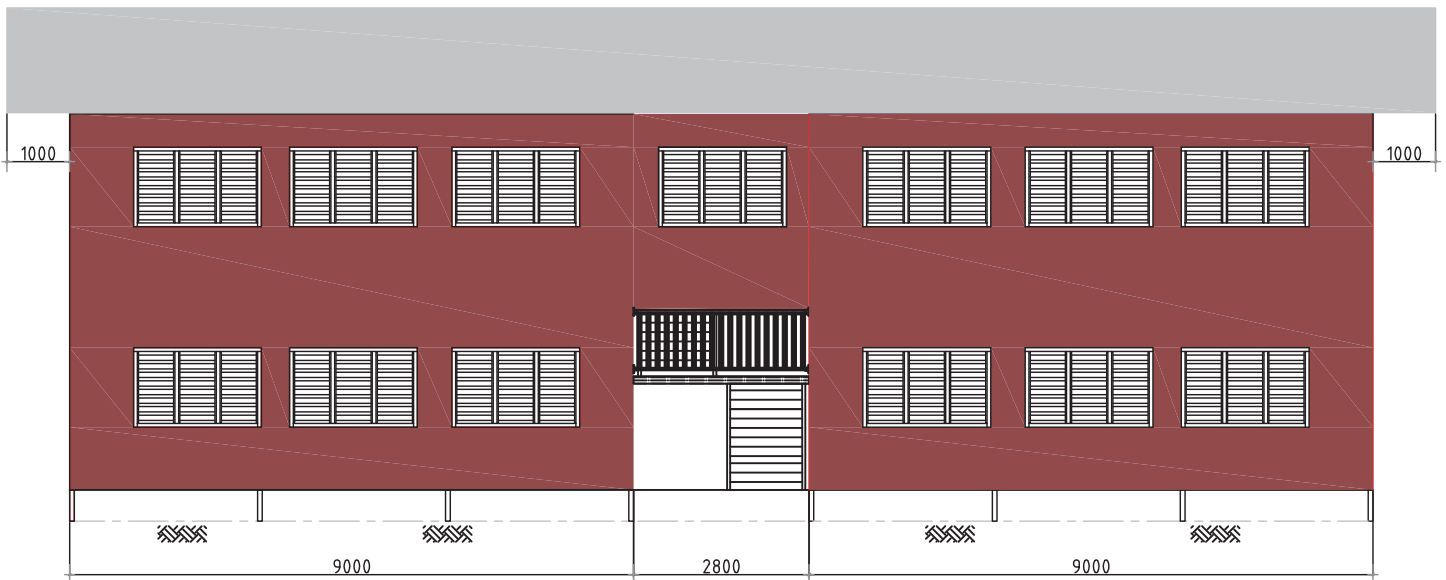

**Rooms: 4**

**Room Size: 9m x 8m**

**GF**

**1F**

Front Elevation  
Scale:1:100

Rear Elevation  
Scale:1:100

Left Elevation  
Scale:1:100

Right Elevation  
Scale:1:100