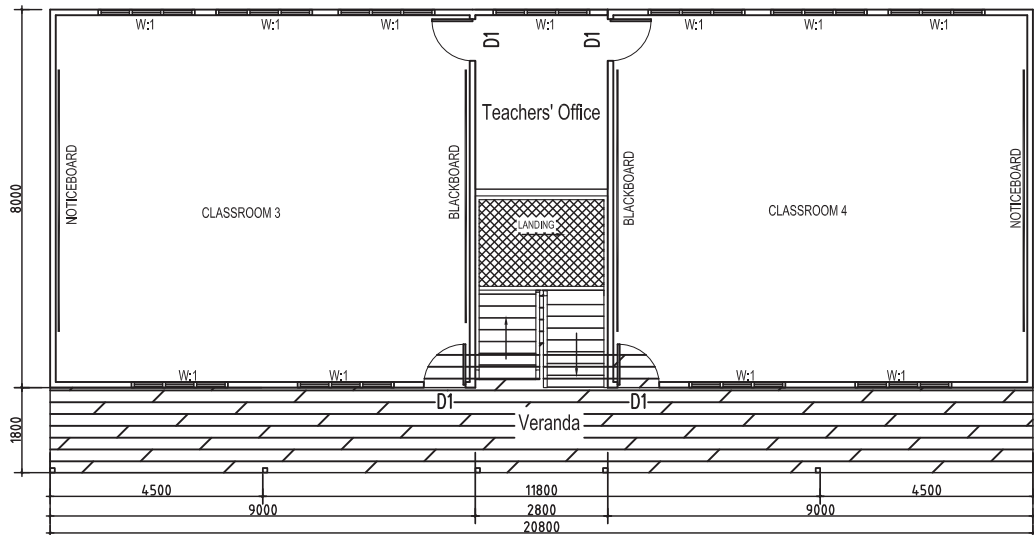

**Rooms: 4**

**Room Size: 9m x 8m**

**GF**

**1F**

Front Elevation  
Scale:1:100

Rear Elevation  
Scale:1:100

Left Elevation  
Scale:1:100

Right Elevation  
Scale:1:100