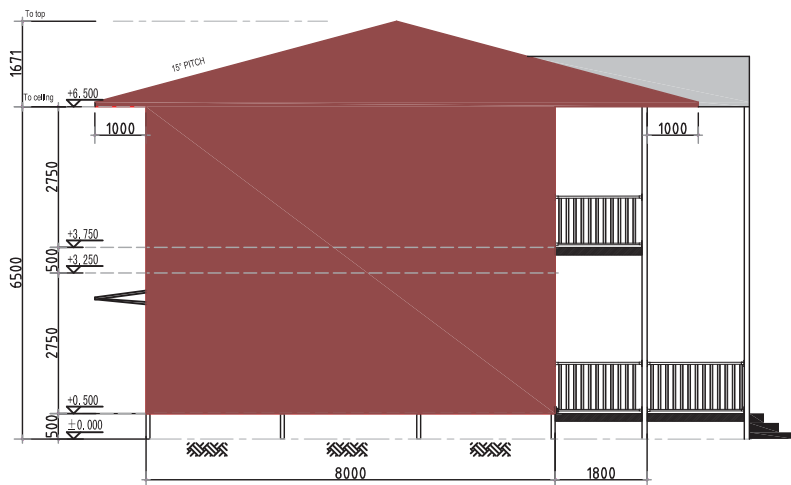

**Rooms: 4**

**Room Size: 9m x 8m**

**GF**

**1F**

Front Elevation  
Scale:1:100

Rear Elevation  
Scale:1:100

Left Elevation  
Scale:1:100

Right Elevation  
Scale:1:100