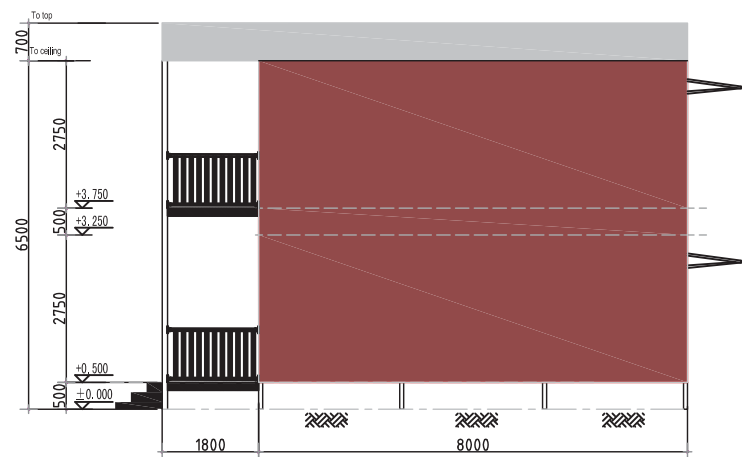

Rooms: 4

Room Size: 9m x 8m

Front Elevation

Scale:1:100

Rear Elevation

Scale:1:100

Left Elevation

Scale:1:100

Right Elevation

Scale:1:100