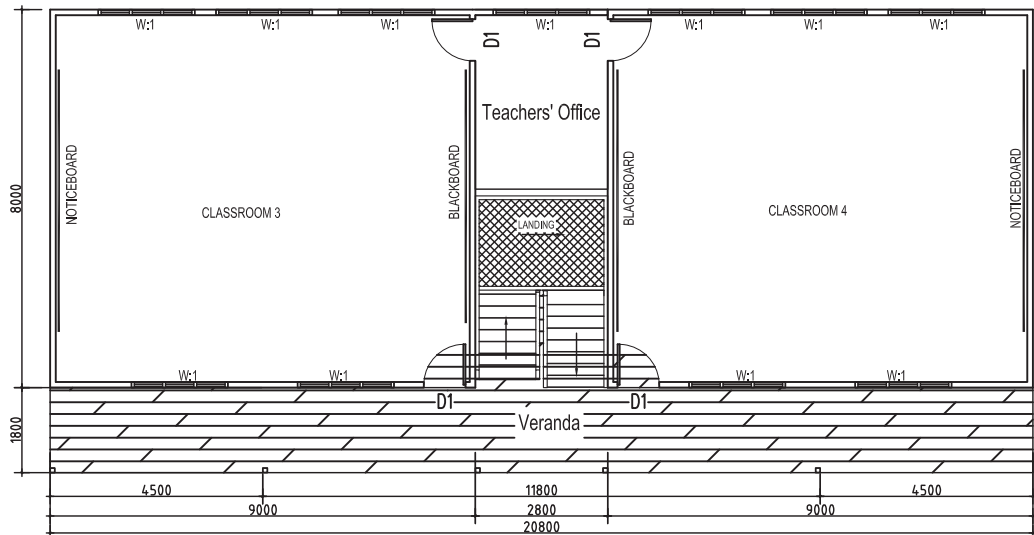

Rooms: 4

Room Size: 9m x 8m

Front Elevation

Scale:1:100

Rear Elevation

Scale:1:100

Left Elevation

Scale:1:100

Right Elevation

Scale:1:100