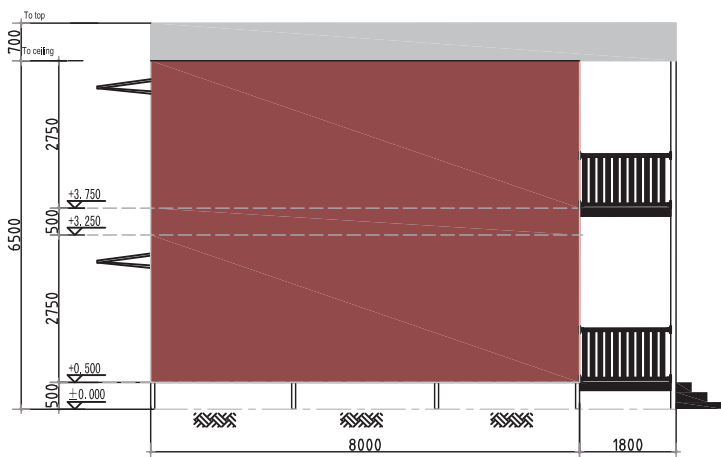

Rooms: 4

Room Size: 9m x 8m

Front Elevation

Scale:1:100

Rear Elevation

Scale:1:100

Left Elevation

Scale:1:100

Right Elevation

Scale:1:100