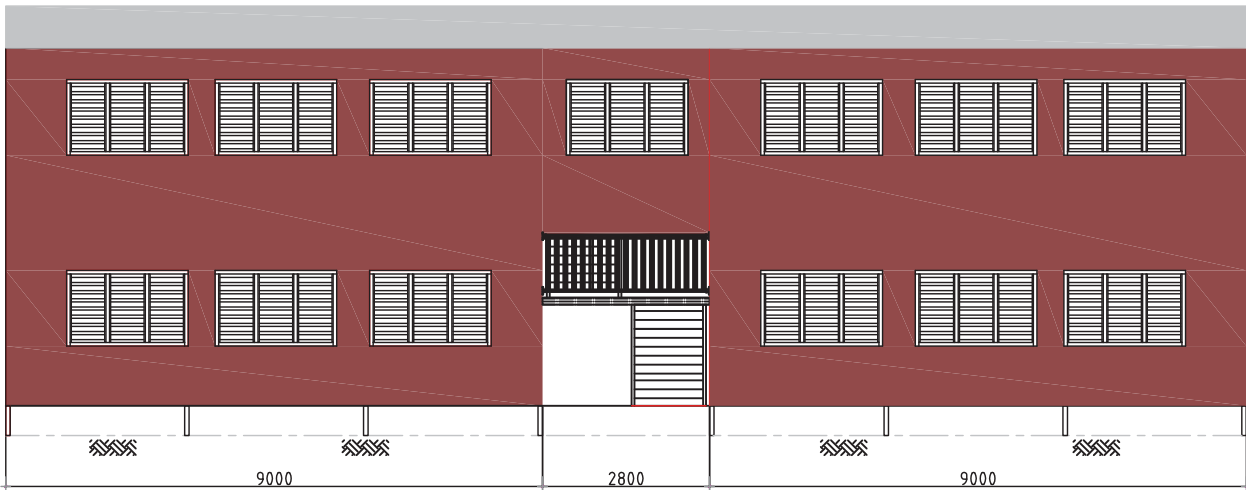

Rooms: 4

Room Size: 9m x 8m

Front Elevation

Scale:1:100

Rear Elevation

Scale:1:100

Left Elevation

Scale:1:100

Right Elevation

Scale:1:100