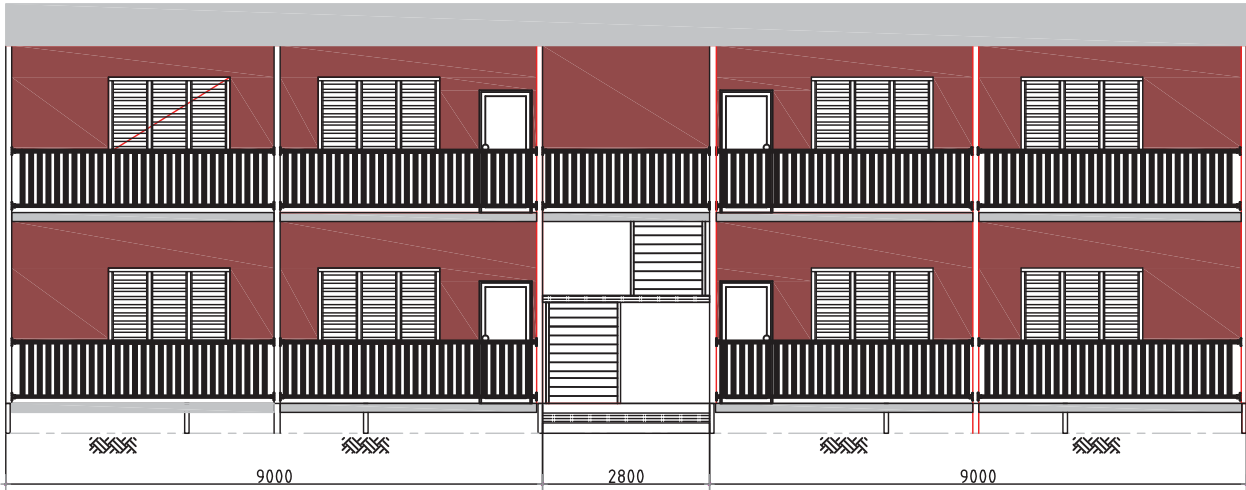

Rooms: 4

Room Size: 9m x 8m

Front Elevation

Scale:1:100

Rear Elevation

Scale:1:100

Left Elevation

Scale:1:100

Right Elevation

Scale:1:100