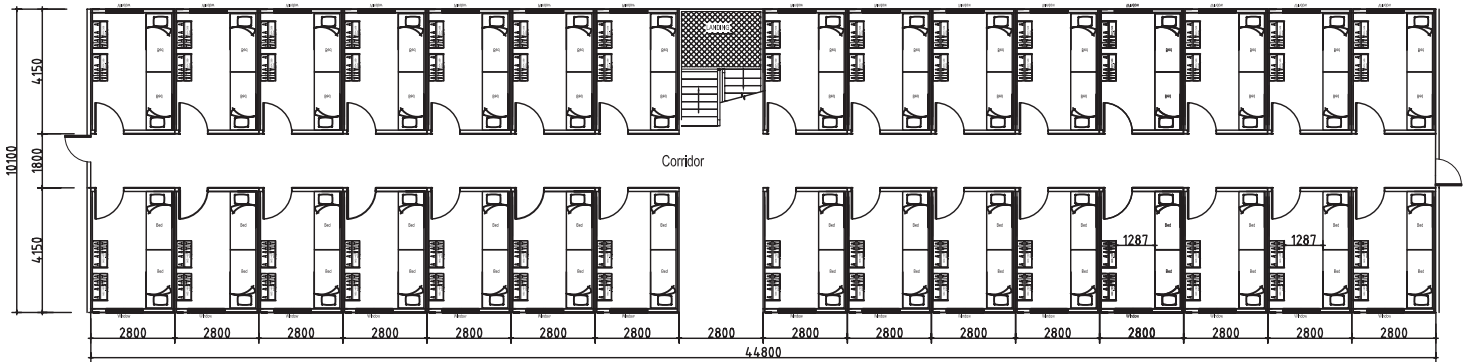

Dorm 2L60R

GF

1F

Rooms: 60

Room : 11.6m²

Washroom: 1