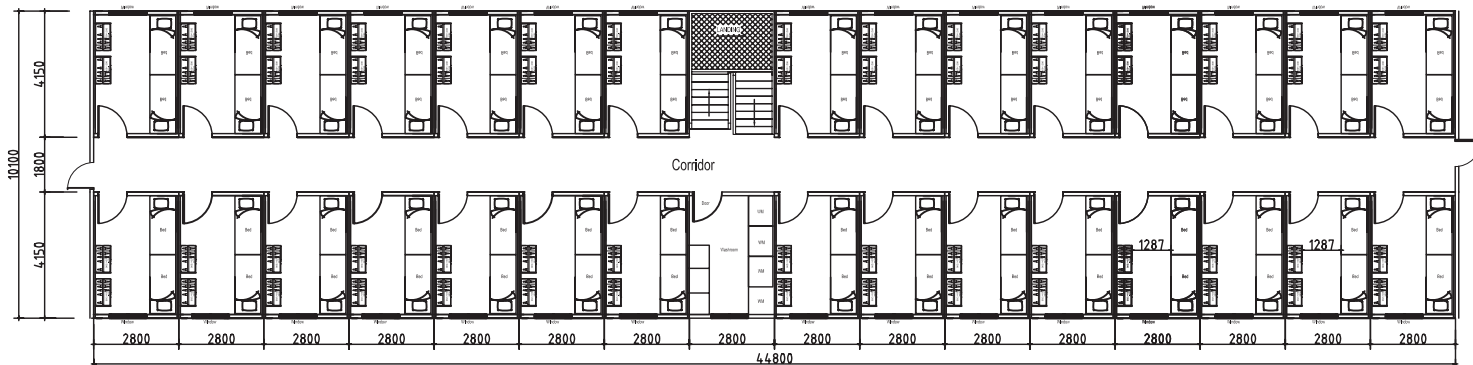

Dorm 2L60R

GF

1F

Rooms: 60

Room : 11.6m²

Washroom: 1