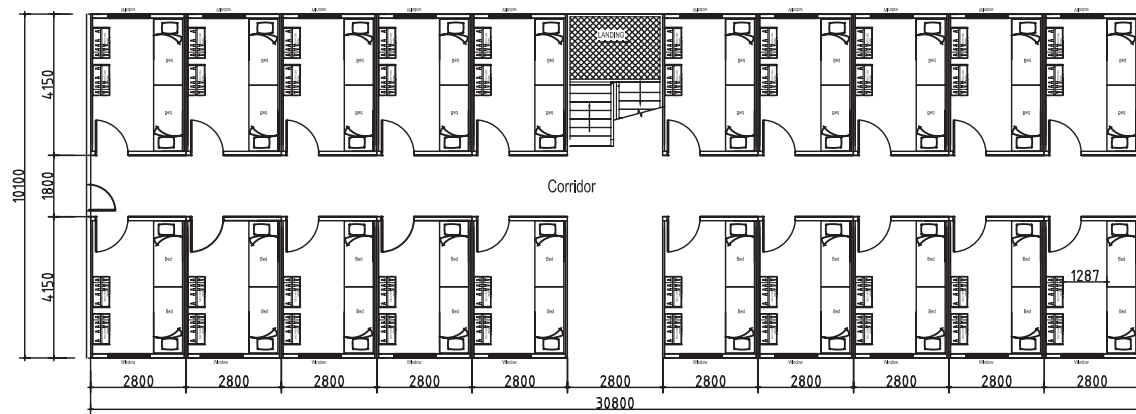

# Dorm 2L40R

GF

Rooms: 40

Room: 11.6m<sup>2</sup>

Washroom: 1

1F