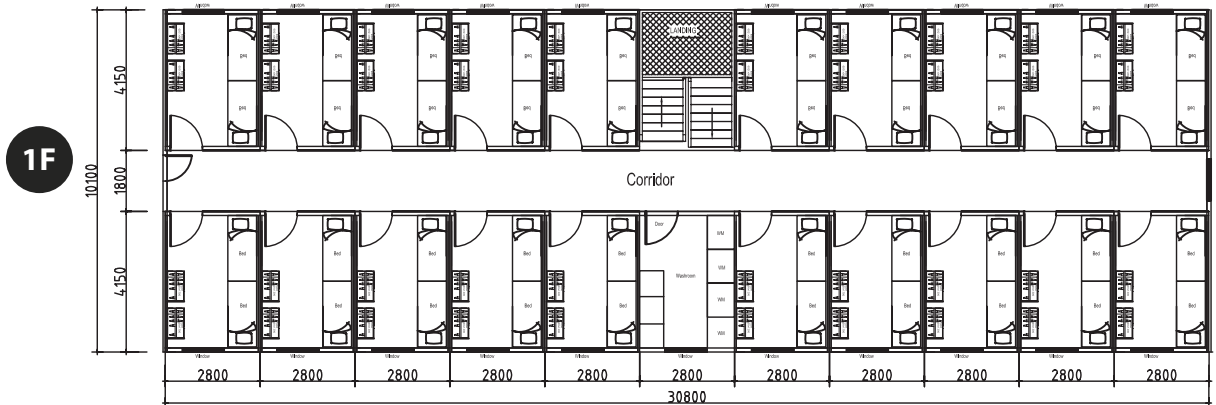

# Dorm 2L40R

GF

Rooms: 40

Room: 11.6m<sup>2</sup>

Washroom: 1

1F