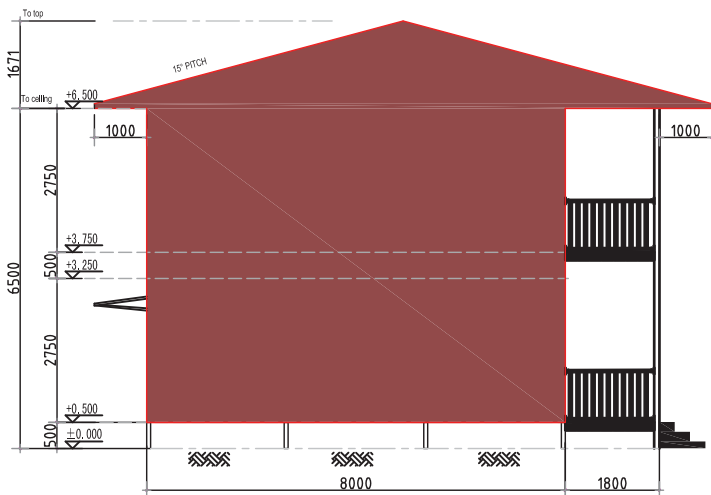

GF

Classroom: 4

Room Size : 9m x 8m

Store: 1

Teacher Office: 2

1F

Front Elevation
Scale:1:100

Rear Elevation
Scale:1:100

Left Elevation
Scale:1:100

Right Elevation
Scale:1:100