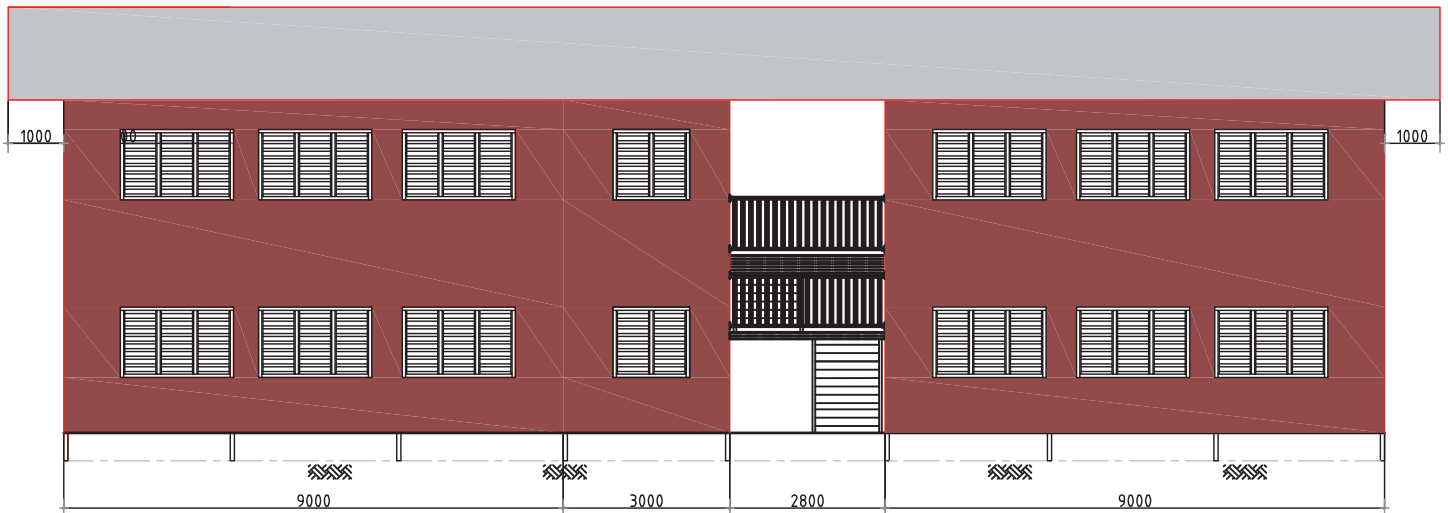

GF

Classroom: 4

Room Size : 9m x 8m

Store: 1

Teacher Office: 2

1F

Front Elevation
Scale:1:100

Rear Elevation
Scale:1:100

Left Elevation
Scale:1:100

Right Elevation
Scale:1:100