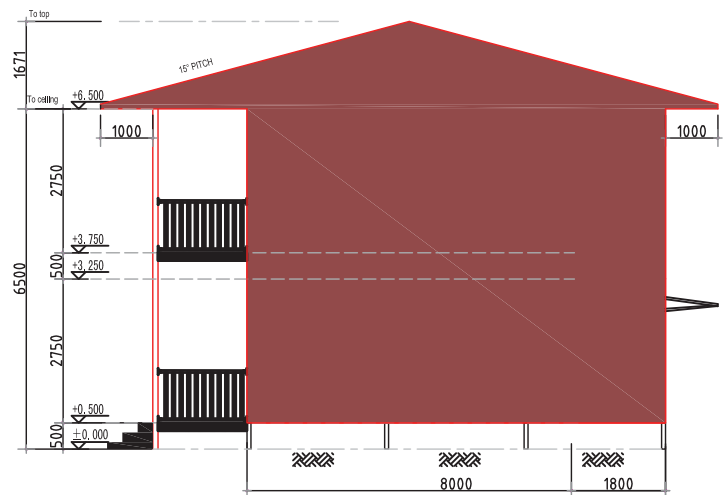

GF

Classroom: 4

Room Size : 9m x 8m

Store: 1

Teacher Office: 2

1F

Front Elevation
Scale:1:100

Rear Elevation
Scale:1:100

Left Elevation
Scale:1:100

Right Elevation
Scale:1:100