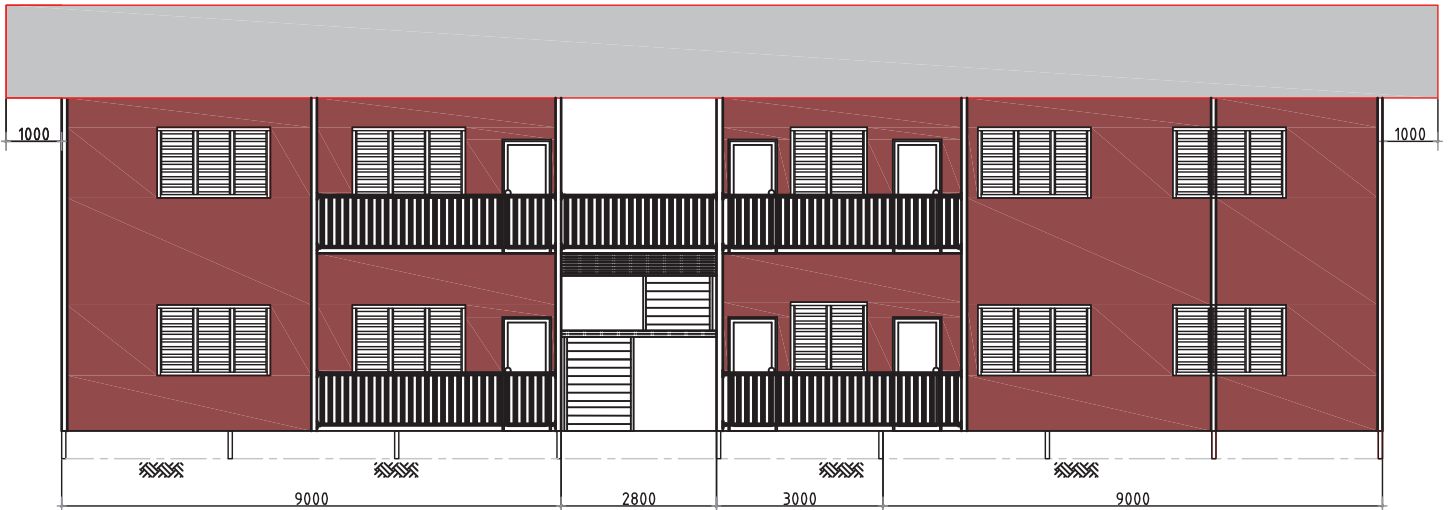

GF

Classroom: 4

Room Size : 9m x 8m

Store: 1

Teacher Office: 2

1F

Front Elevation
Scale:1:100

Rear Elevation
Scale:1:100

Left Elevation
Scale:1:100

Right Elevation
Scale:1:100