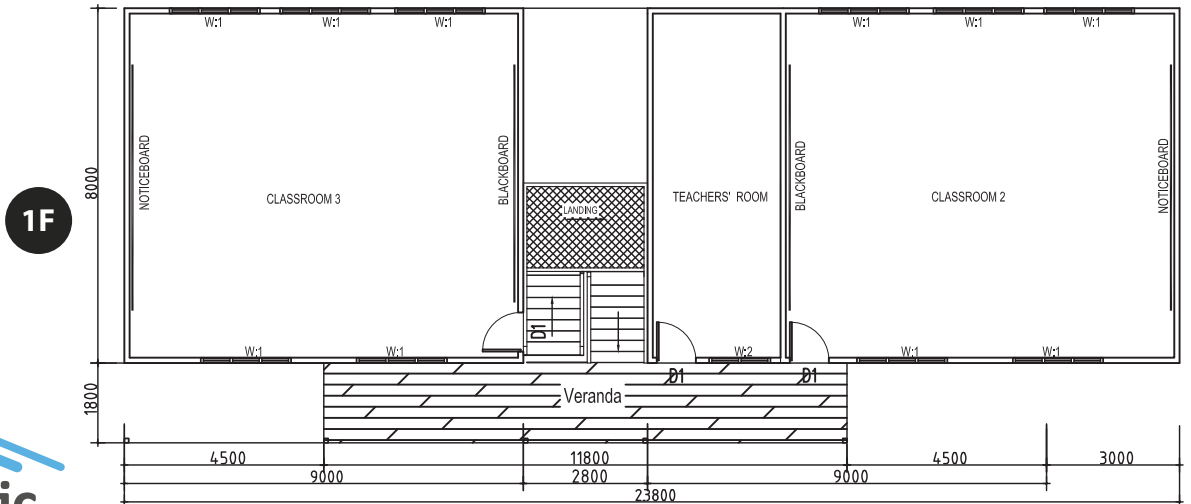

GF

Classroom: 4

Room Size : 9m x 8m

Store: 1

Teacher Office: 2

1F

Front Elevation
Scale:1:100

Rear Elevation
Scale:1:100

Left Elevation
Scale:1:100

Right Elevation
Scale:1:100