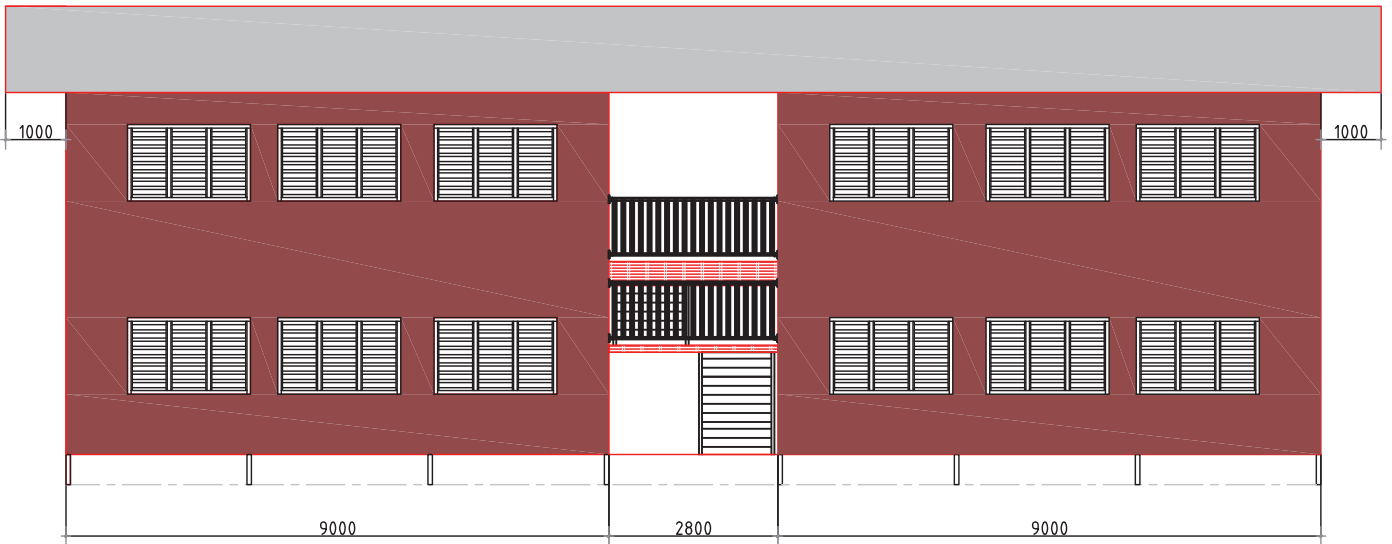

Classroom: 4

Room Size : 9m x 8m

GF

1F

Front Elevation
Scale:1:100

Rear Elevation
Scale:1:100

Left Elevation
Scale:1:100

Right Elevation
Scale:1:100