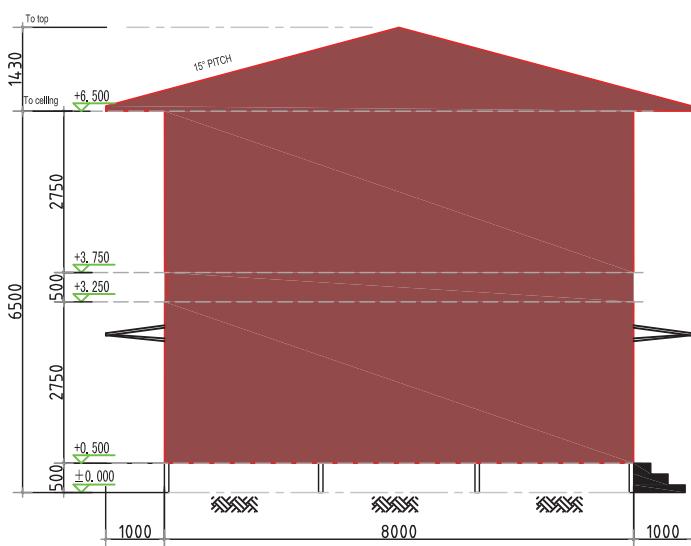

Classroom: 4

Room Size : 9m x 8m

GF

1F

Front Elevation
Scale:1:100

Rear Elevation
Scale:1:100

Left Elevation
Scale:1:100

Right Elevation
Scale:1:100