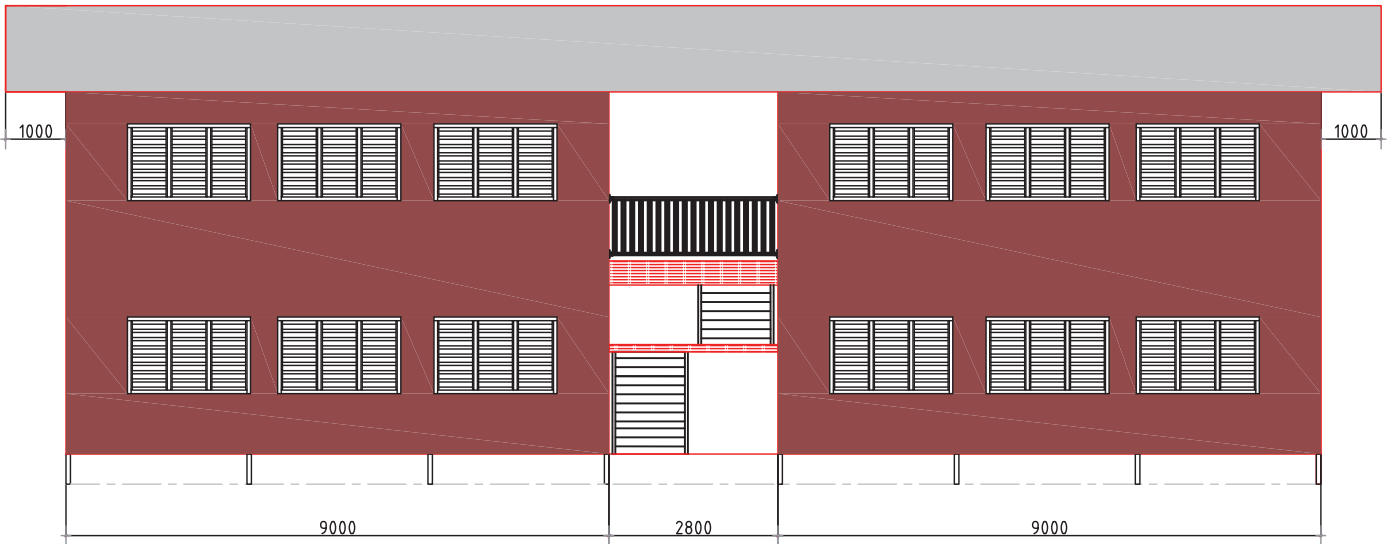

Classroom: 4

Room Size : 9m x 8m

GF

1F

Front Elevation
Scale:1:100

Rear Elevation
Scale:1:100

Left Elevation
Scale:1:100

Right Elevation
Scale:1:100