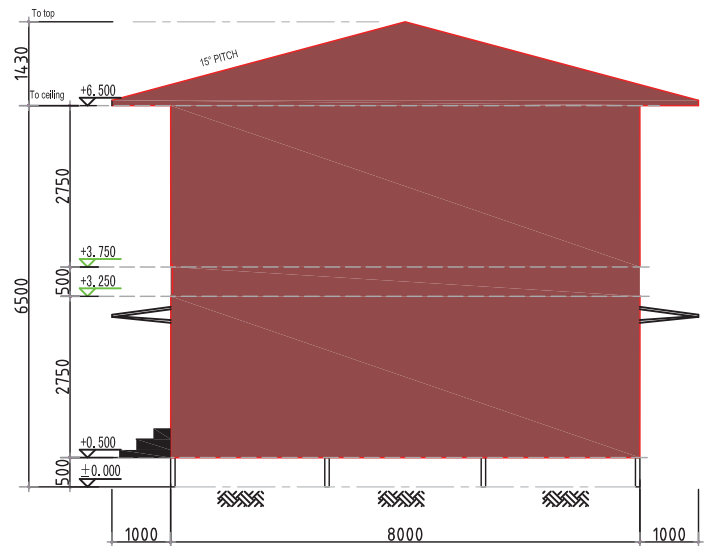

Classroom: 4

Room Size : 9m x 8m

GF

1F

Front Elevation
Scale:1:100

Rear Elevation
Scale:1:100

Left Elevation
Scale:1:100

Right Elevation
Scale:1:100