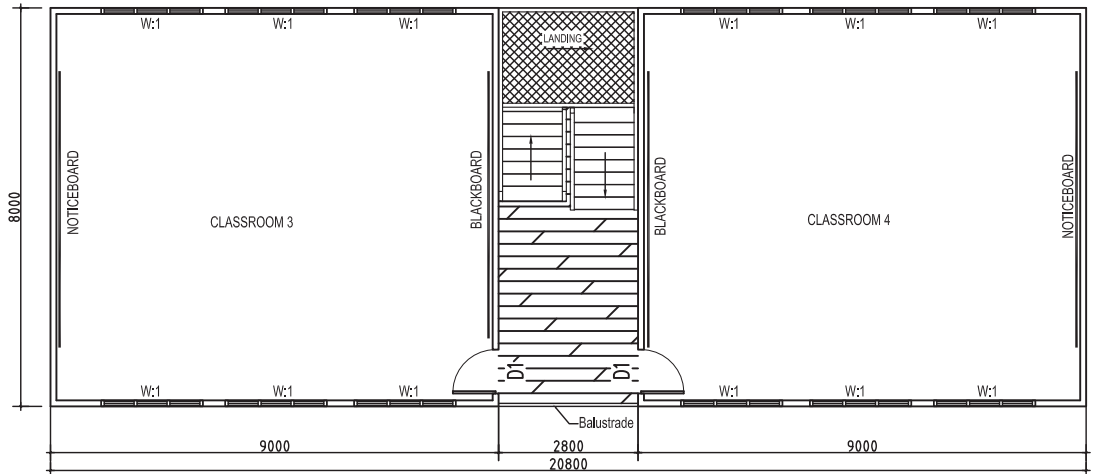

Classroom: 4

Room Size : 9m x 8m

GF

1F

Front Elevation
Scale:1:100

Rear Elevation
Scale:1:100

Left Elevation
Scale:1:100

Right Elevation
Scale:1:100