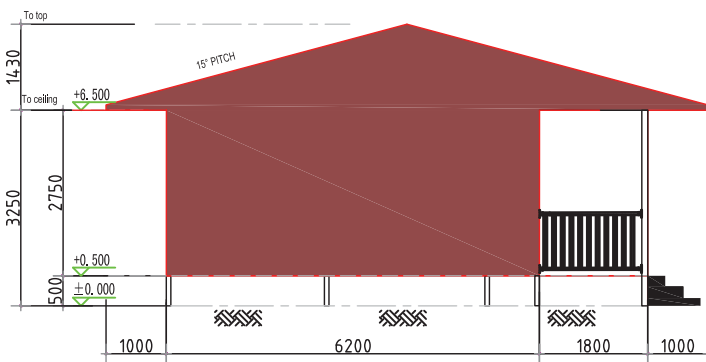

FLOOR PLAN

Scale:1:100

Classroom: 2

Room Size : 9m x 6.2m

Front Elevation

Scale:1:100

Rear Elevation

Scale:1:100

Left Elevation

Scale:1:100

Left Elevation

Scale:1:100