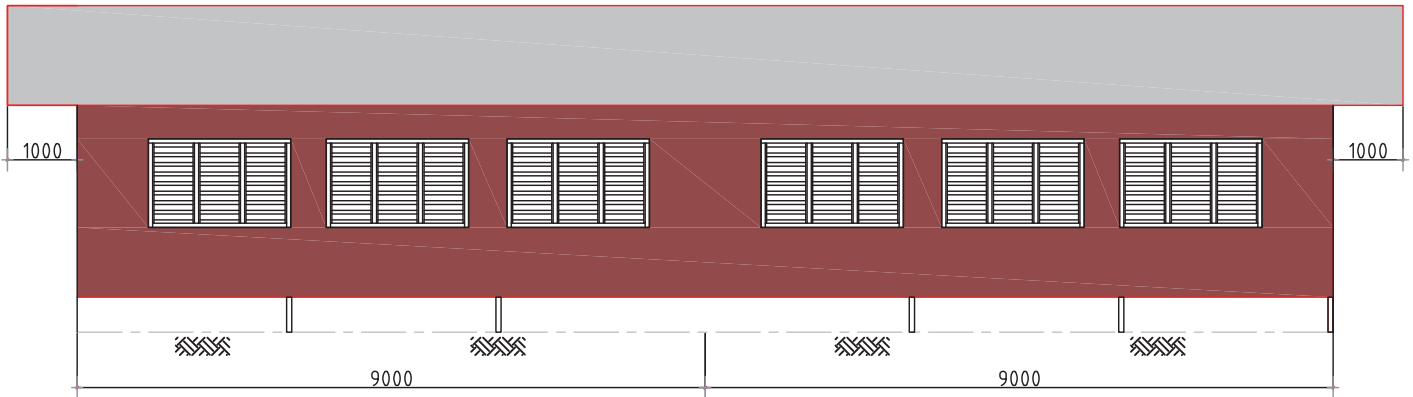

FLOOR PLAN

Scale:1:100

Classroom: 2

Room Size : 9m x 6.2m

Front Elevation

Scale:1:100

Rear Elevation

Scale:1:100

Left Elevation

Scale:1:100

Left Elevation

Scale:1:100