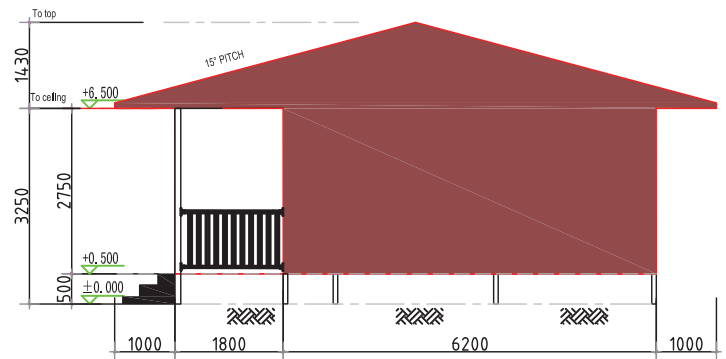

FLOOR PLAN

Scale:1:100

Classroom: 2

Room Size : 9m x 6.2m

Front Elevation

Scale:1:100

Rear Elevation

Scale:1:100

Left Elevation

Scale:1:100

Left Elevation

Scale:1:100