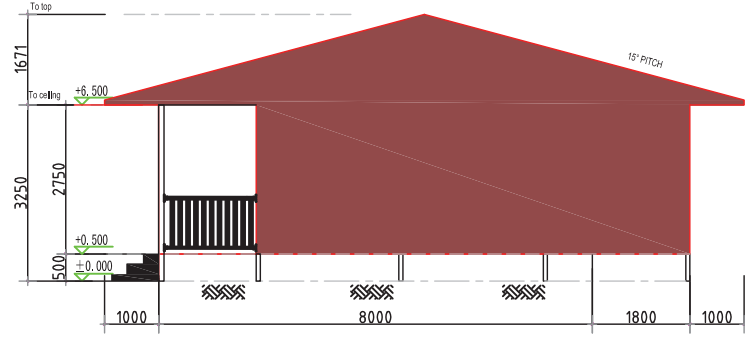

FLOOR PLAN

Scale:1:100

Classroom: 2

Room Size : 9m x 8m

Teacher Office: 1

Front Elevation

Scale:1:100

Rear Elevation

Scale:1:100

Left Elevation

Scale:1:100

Left Elevation

Scale:1:100