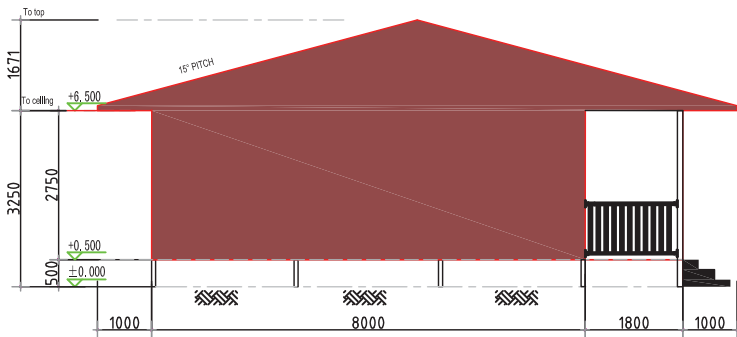

FLOOR PLAN

Scale:1:100

Classroom: 2

Room Size : 9m x 8m

Teacher Office: 1

Front Elevation

Scale:1:100

Rear Elevation

Scale:1:100

Left Elevation

Scale:1:100

Left Elevation

Scale:1:100