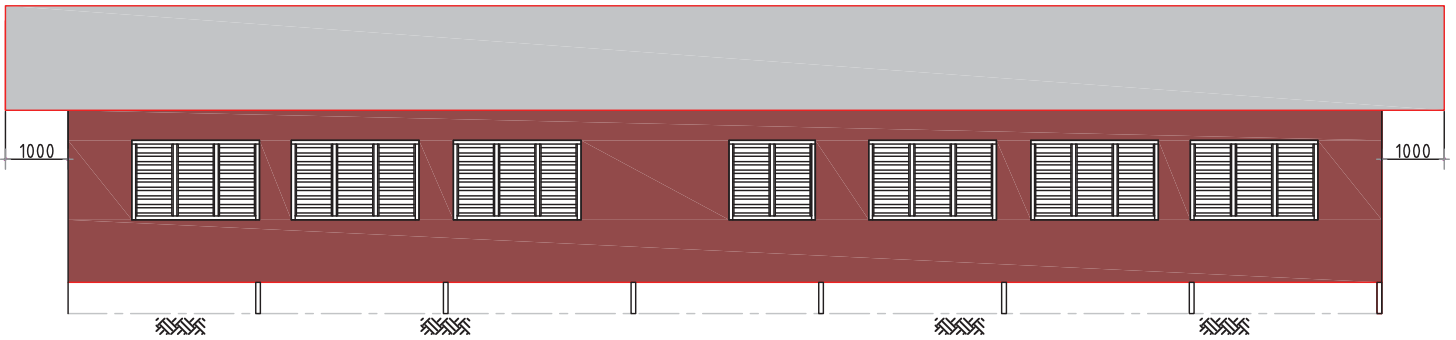

FLOOR PLAN

Scale:1:100

Classroom: 2

Room Size : 9m x 8m

Teacher Office: 1

Front Elevation

Scale:1:100

Rear Elevation

Scale:1:100

Left Elevation

Scale:1:100

Left Elevation

Scale:1:100