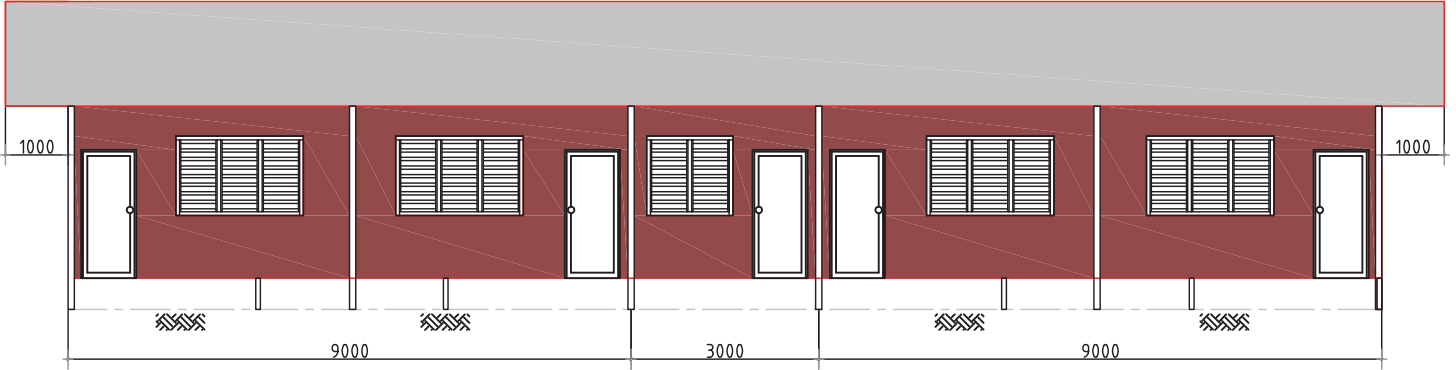

FLOOR PLAN

Scale:1:100

Classroom: 2

Room Size : 9m x 8m

Teacher Office: 1

Front Elevation

Scale:1:100

Rear Elevation

Scale:1:100

Left Elevation

Scale:1:100

Left Elevation

Scale:1:100