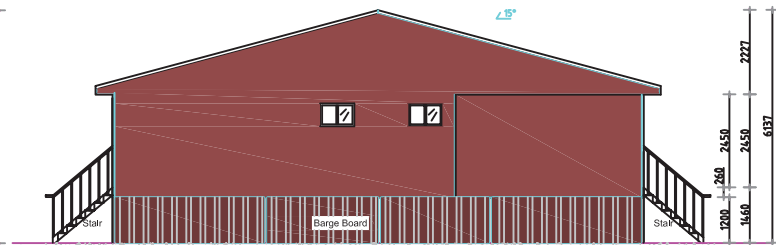

2 BEDROOMS

1 BATHROOM

TOTAL: 185 m²

GABLE-FRONT ELEVATION
SCALE 1:100

GABLE-END ELEVATION
SCALE 1:100

LEFT SIDE ELEVATION
SCALE 1:100

RIGHT SIDE ELEVATION
SCALE 1:100