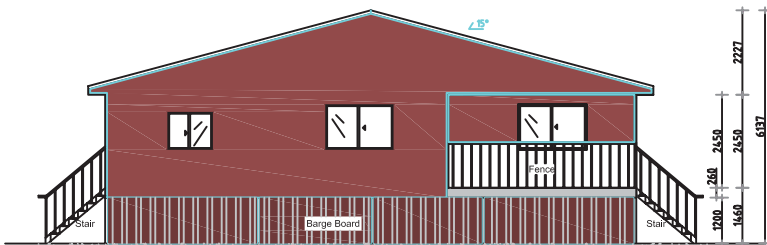

2 BEDROOMS

1 BATHROOM

TOTAL: 185 m²

GABLE-FRONT ELEVATION
SCALE 1:100

GABLE-END ELEVATION
SCALE 1:100

LEFT SIDE ELEVATION
SCALE 1:100

RIGHT SIDE ELEVATION
SCALE 1:100