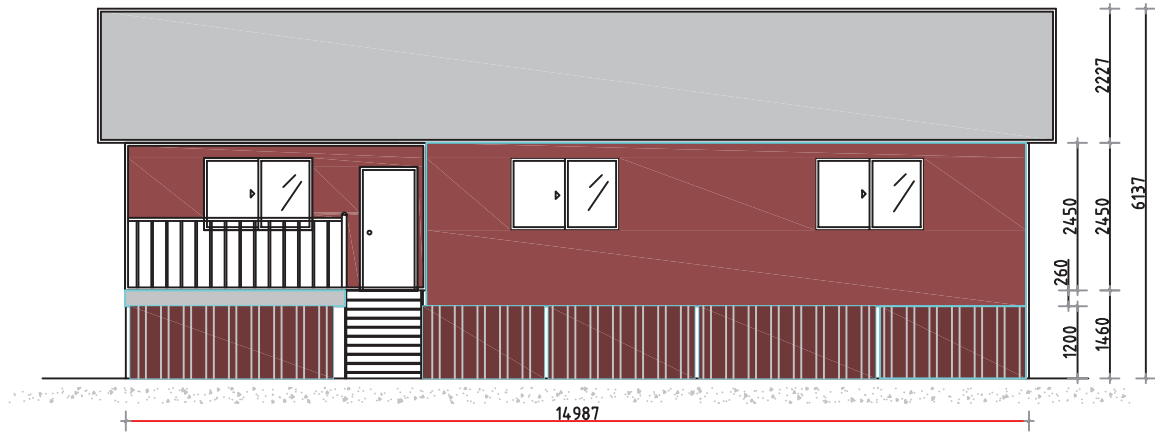

2 BEDROOMS

1 BATHROOM

TOTAL: 185 m²

GABLE-FRONT ELEVATION
SCALE 1:100

GABLE-END ELEVATION
SCALE 1:100

LEFT SIDE ELEVATION
SCALE 1:100

RIGHT SIDE ELEVATION
SCALE 1:100