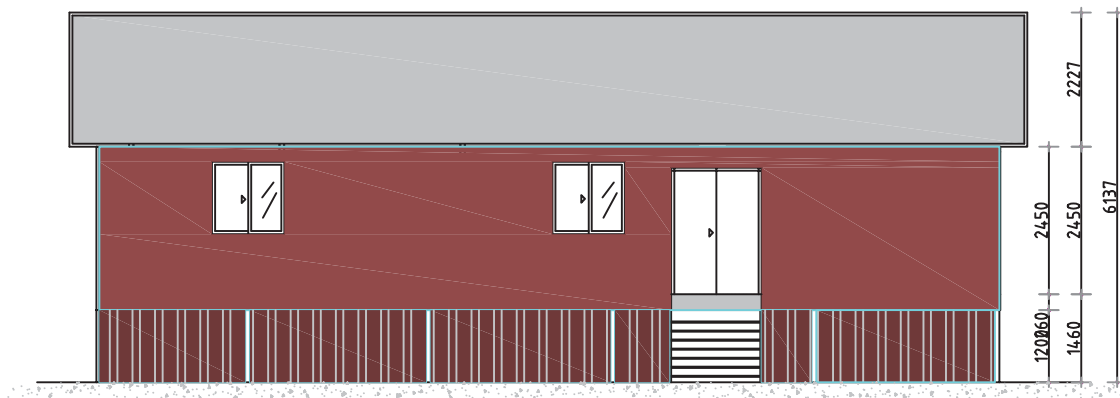

2 BEDROOMS

1 BATHROOM

TOTAL: 185 m²

GABLE-FRONT ELEVATION
SCALE 1:100

GABLE-END ELEVATION
SCALE 1:100

LEFT SIDE ELEVATION
SCALE 1:100

RIGHT SIDE ELEVATION
SCALE 1:100