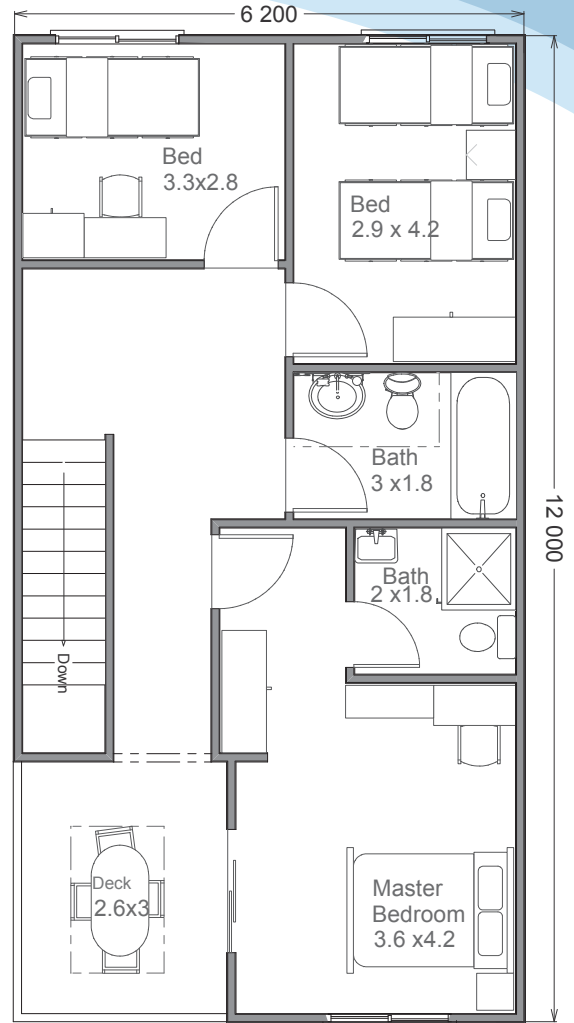

# Emerald

- ✓ 2 storey
- ✓ 3 bedrooms
- ✓ 2 bathrooms
- ✓ Laundry
- ✓ Modern kitchen
- ✓ Fully insulated
- ✓ Fire rated
- ✓ Waterproof
- ✓ Floor coverings
- ✓ Ceiling fans
- ✓ Steel frame

GROUND FLOOR

FIRST FLOOR