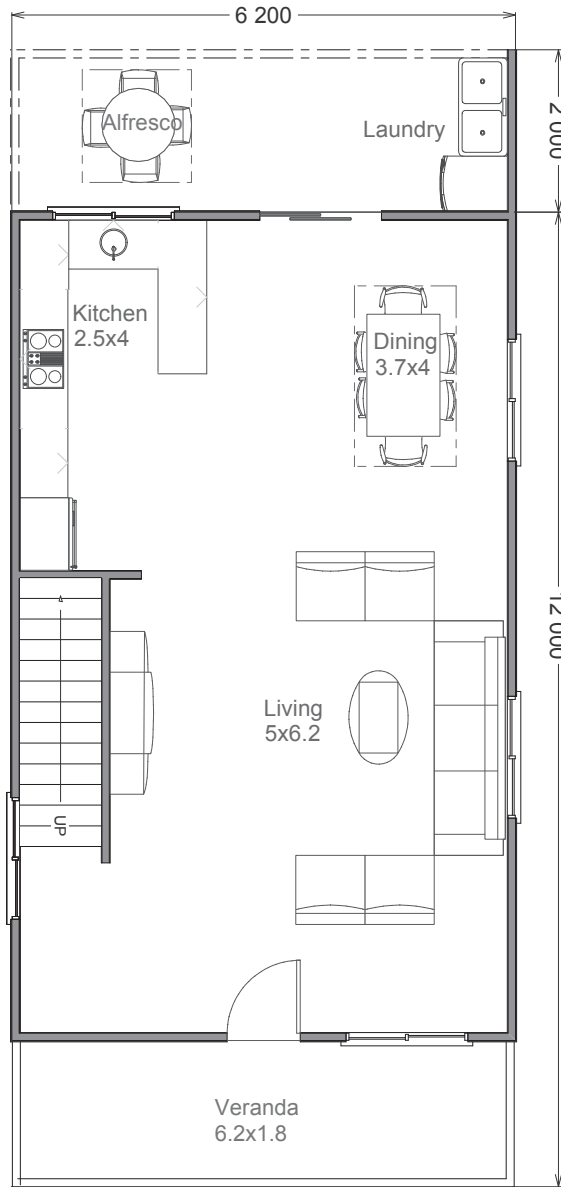

# Emerald

- ✓ 2 storey
- ✓ 3 bedrooms
- ✓ 2 bathrooms
- ✓ Laundry
- ✓ Modern kitchen
- ✓ Fully insulated
- ✓ Fire rated
- ✓ Waterproof
- ✓ Floor coverings
- ✓ Ceiling fans
- ✓ Steel frame

GROUND FLOOR

FIRST FLOOR