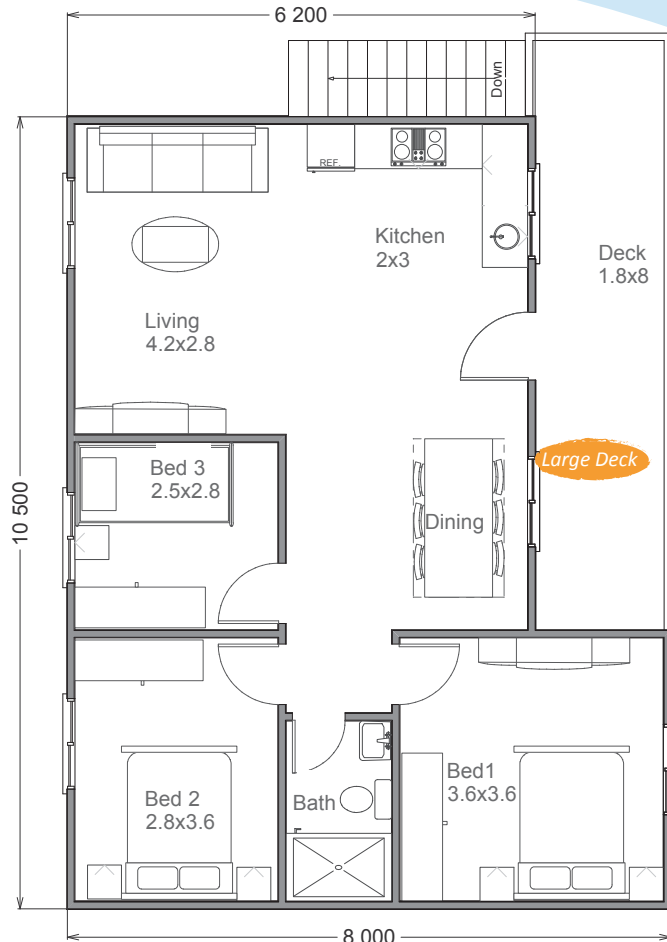

Pometia

- ✓ High Set House
- ✓ 3 bedrooms
- ✓ 2 bathrooms
- ✓ Laundry
- ✓ Modern kitchen
- ✓ Fully insulated
- ✓ Fire rated
- ✓ Waterproof
- ✓ Floor coverings
- ✓ Ceiling fans
- ✓ Steel frame
- ✓ Large deck

FIRST FLOOR

GROUND FLOOR